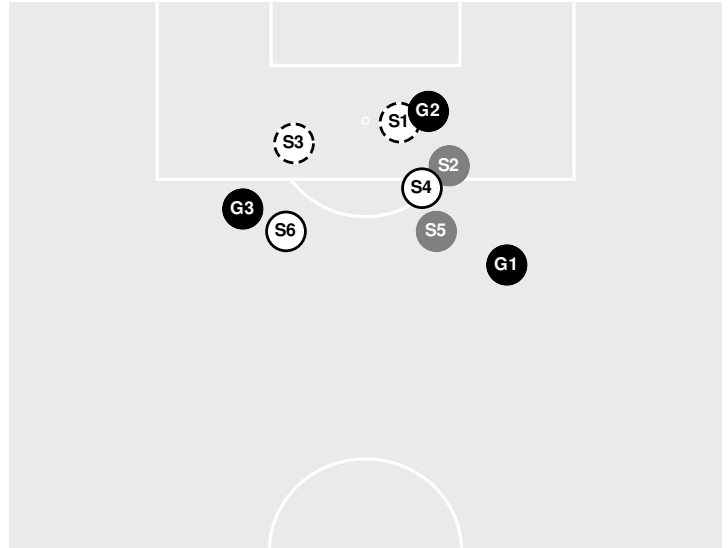

COMMODORES

S Shot Off Target
S Shot On Target
S Blocked
G Goal / Own Goal

Shot Summary