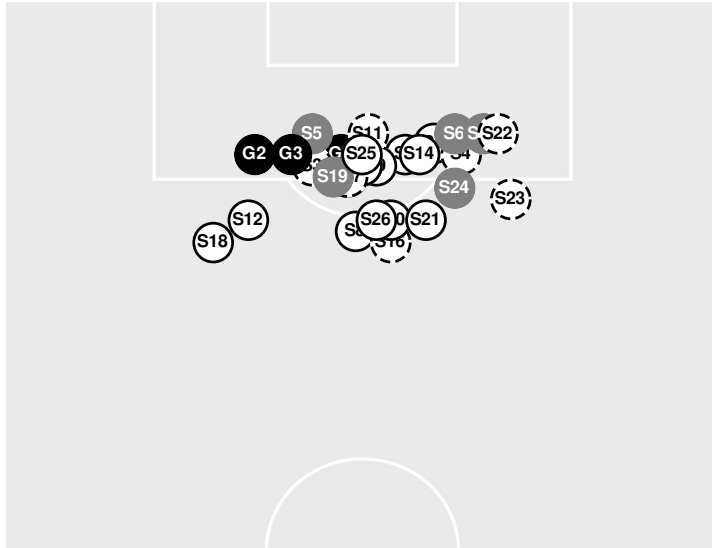

COMMODORES

S Shot Off Target
S Shot On Target
S Blocked
G Goal / Own Goal

Shot Summary