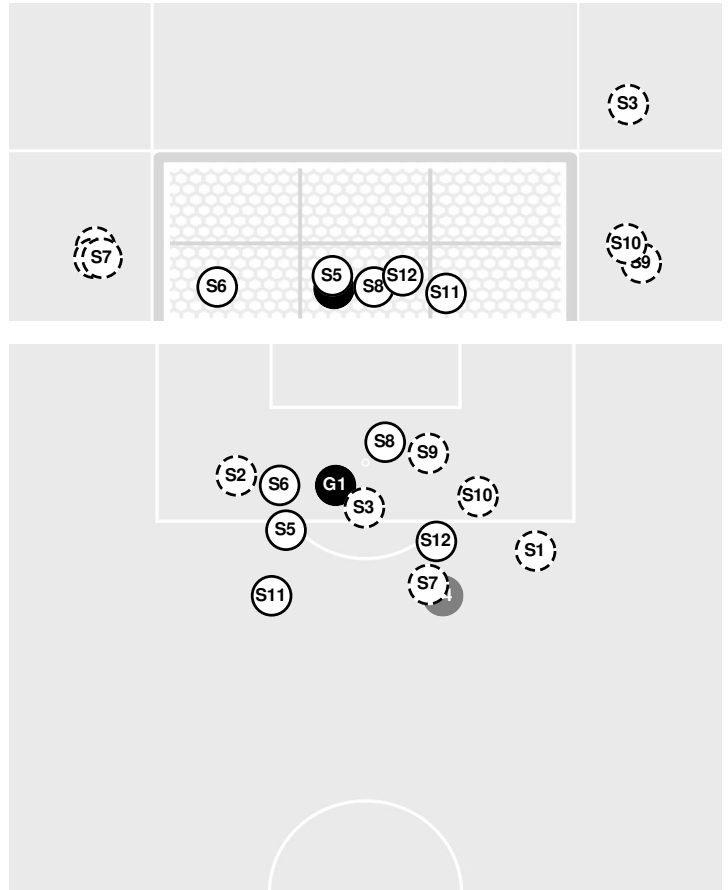

BULLDOGS

S Shot Off Target
S Shot On Target
S Blocked
G Goal / Own Goal

Shot Summary