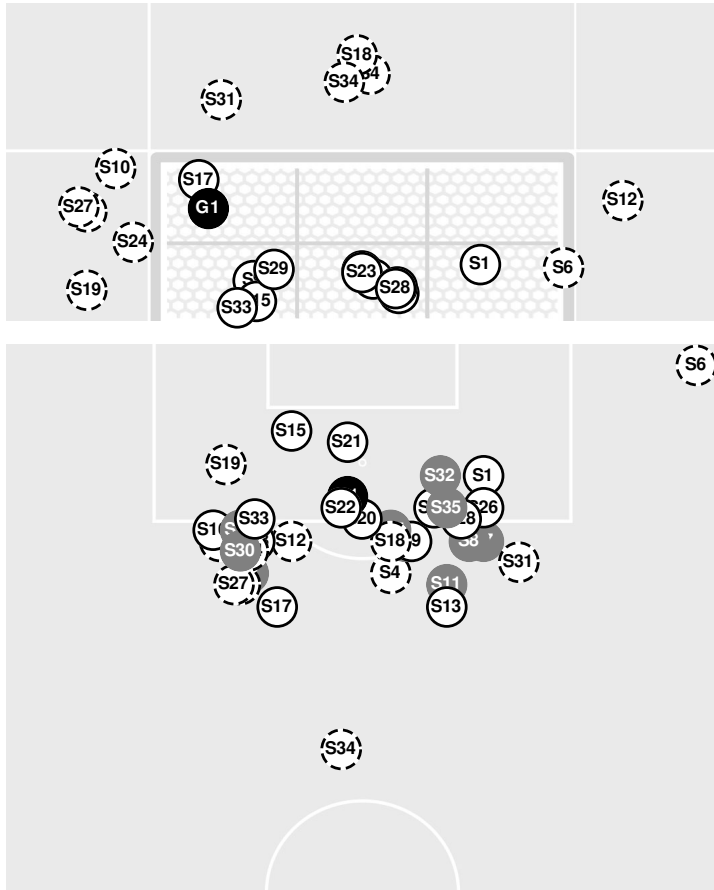

Georgia vs Florida St.

8/29/2024 Seminole Soccer Complex, Tallahassee
2024-25 Women's Soccer

Officials: JC Griggs, Casie Anderson, Madzid Coric, Godwin Sevor

Shots by Half Intervals	Seminoles	1st Half	2nd Half	
		Seminoles	18	18
Bulldogs	4	9		

Shot Chart

SEMINOLES