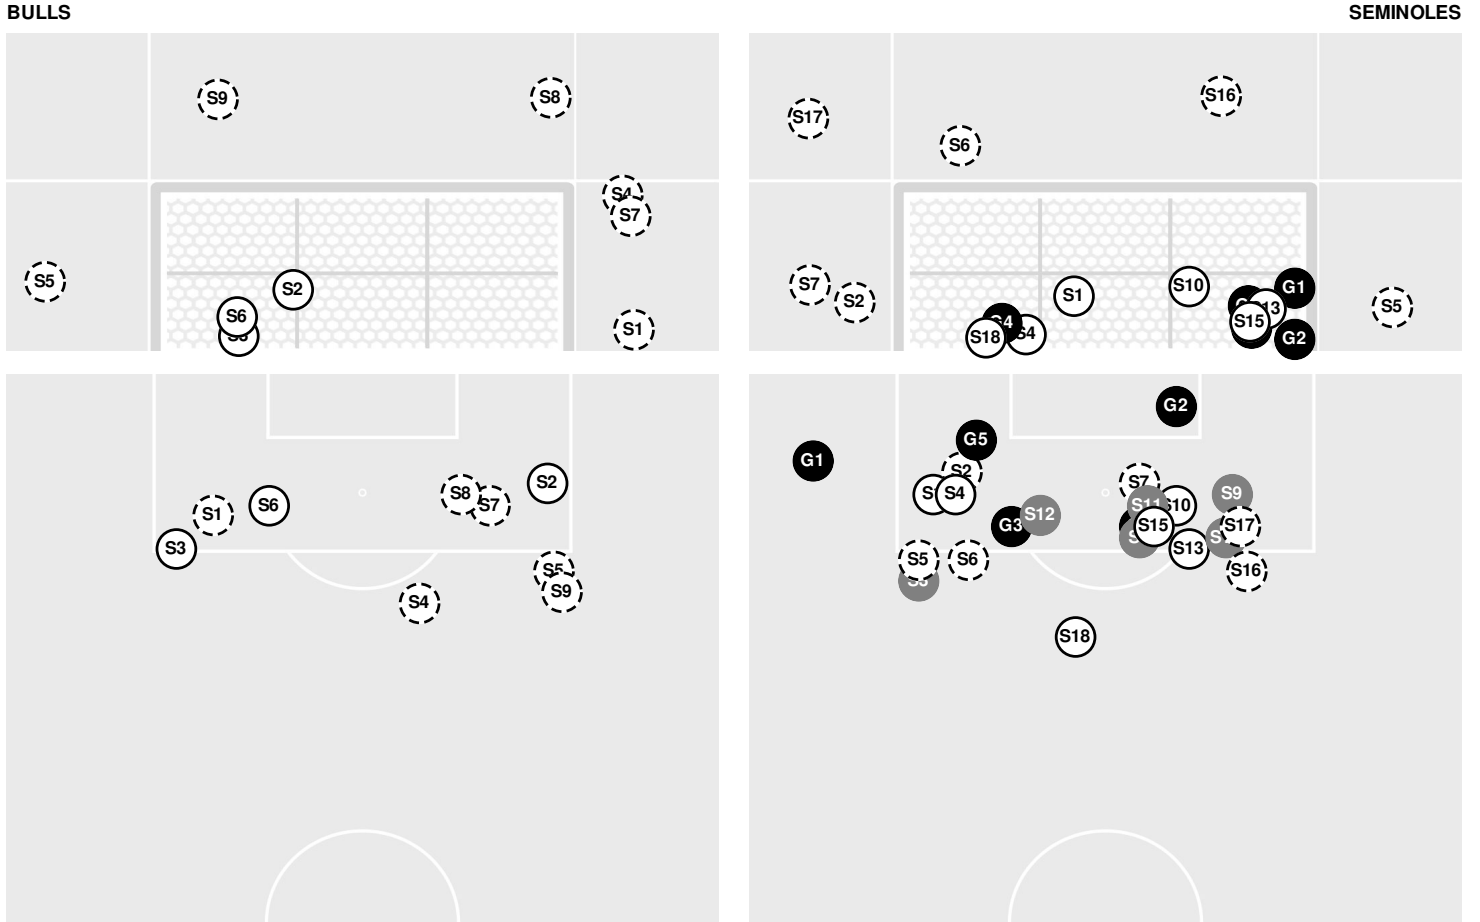

Officials: Amber OConnor, Ethan O'Hearn, Sarieni Vasquez, Madzid Coric

Shots by Half Intervals	Bulls	1st Half	2nd Half	
		Seminoles	4	5
		6	17	

Shot Chart

S Shot Off Target
S Shot On Target
S Blocked
G Goal / Own Goal

Shot Summary