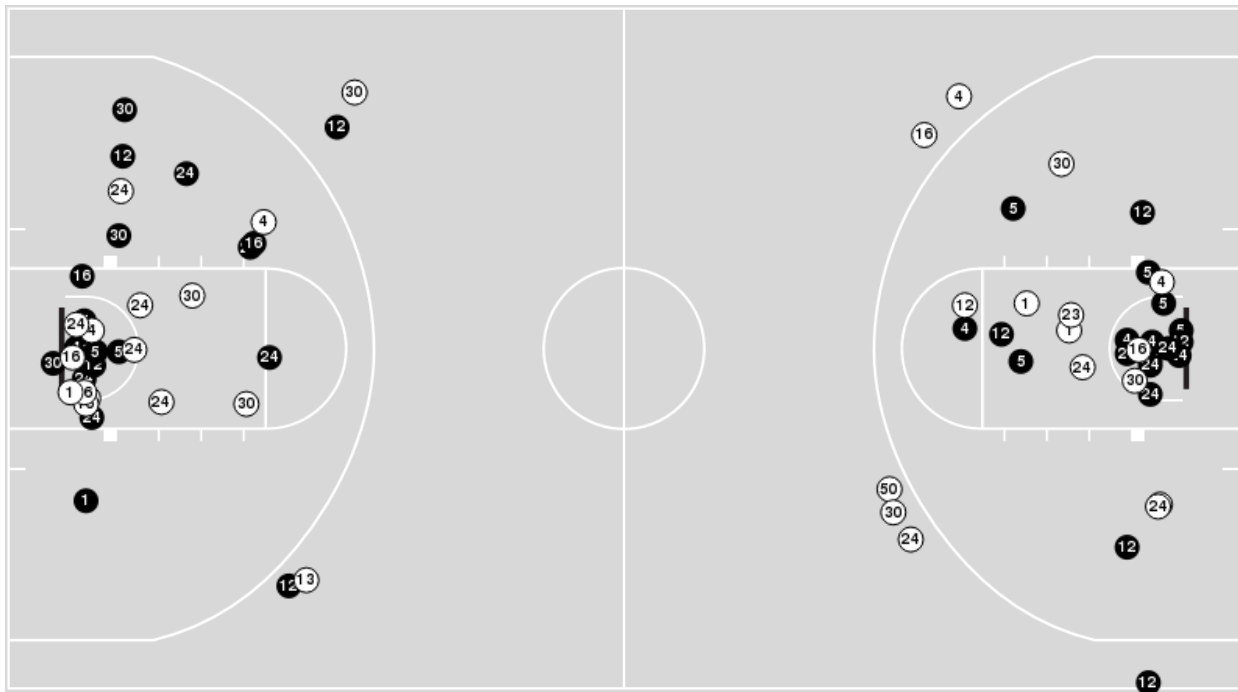

Officials: Kyle Bacon, Katie Lukanich, Brandon Enterline

Players => 1, 2, 4, 5, 8, 12, 13, 14, 16, 23, 24, 30, 50FG Types=>AllResults=>All

LSU

All Field Goals