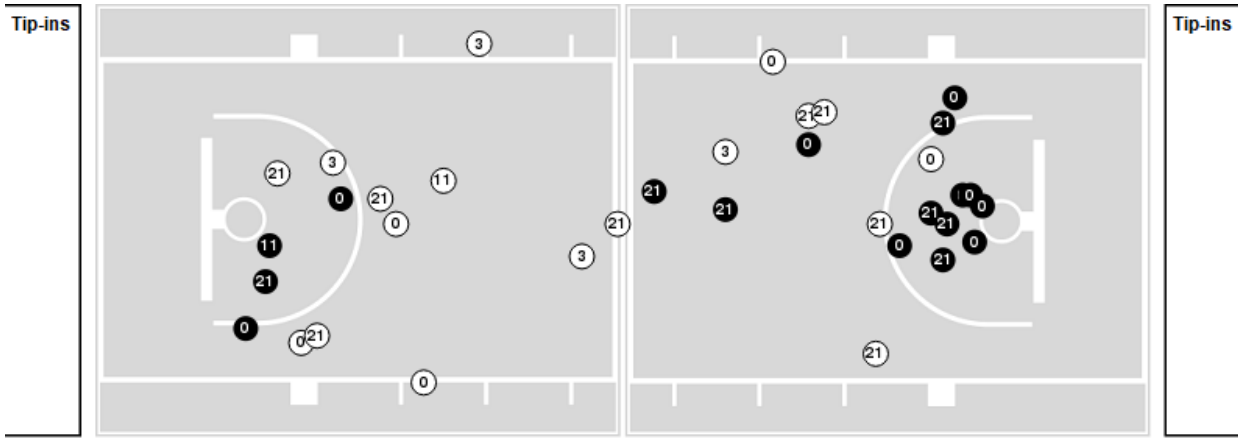

Blow Up Chart

● Made   ○ Missed   N - Player Number

Florida St.	M/A	%
Field Goals	27/76	36
2 Points	19/42	45
3 Points	8/34	24
Free Throws	9/16	56

Florida St.	M/A	%
Points in the Paint	34 (17 / 32)	53
Fast Break Points	13 (5/5)	100
Second Chance Points	17 (8/22)	36
Effective FG%	41