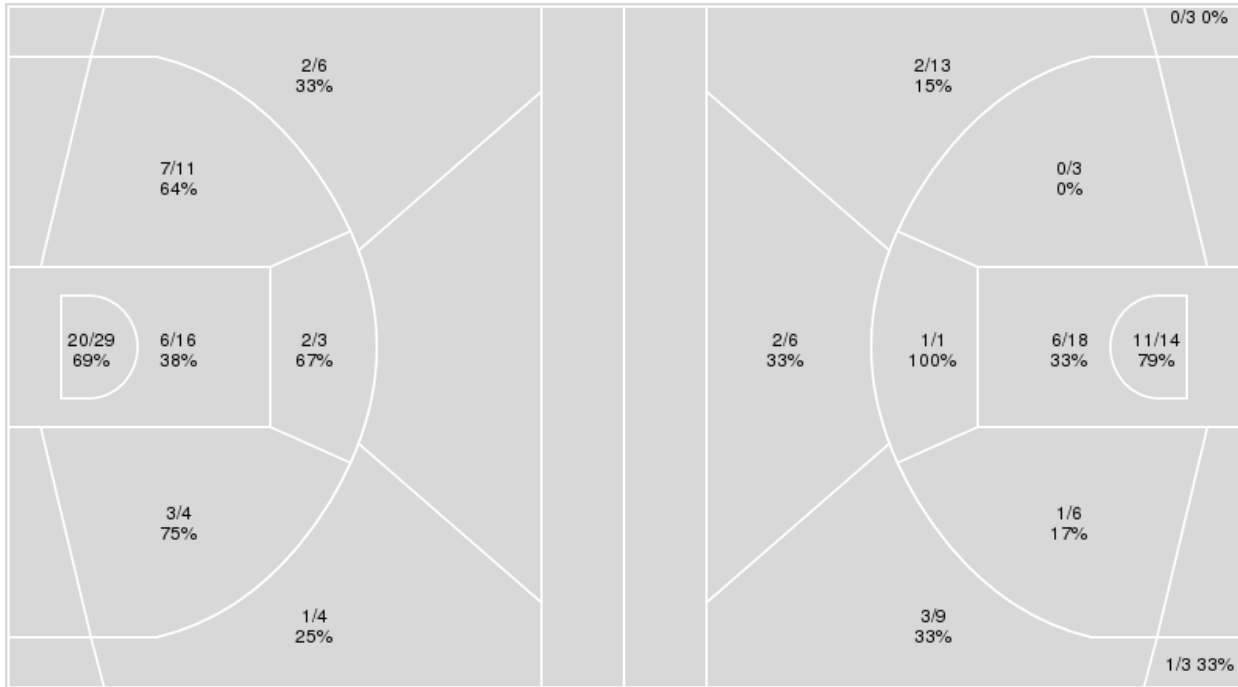

Florida St. at LSU

03/24/25 Maravich Assembly Center, Baton Rouge
2024-25 Women's Basketball

Game Time: 5:00 PM
Game Duration: 1:57
Attendance: 10,329

Officials: Kyle Bacon, Katie Lukanich, Brandon Enterline

{ Players => 1, 2, 4, 5, 8, 12, 13, 14, 16, 23, 24, 30, 50; } FG Types => All; Results => All;
All; Results => All;

LSU

Florida St.

LSU	M/A	%
Field Goals	41/73	56
2 Points	38/63	60
3 Points	3/10	30
Free Throws	16/17	94

Florida St.	M/A	%
Field Goals	27/76	36
2 Points	19/42	45
3 Points	8/34	24
Free Throws	9/16	56