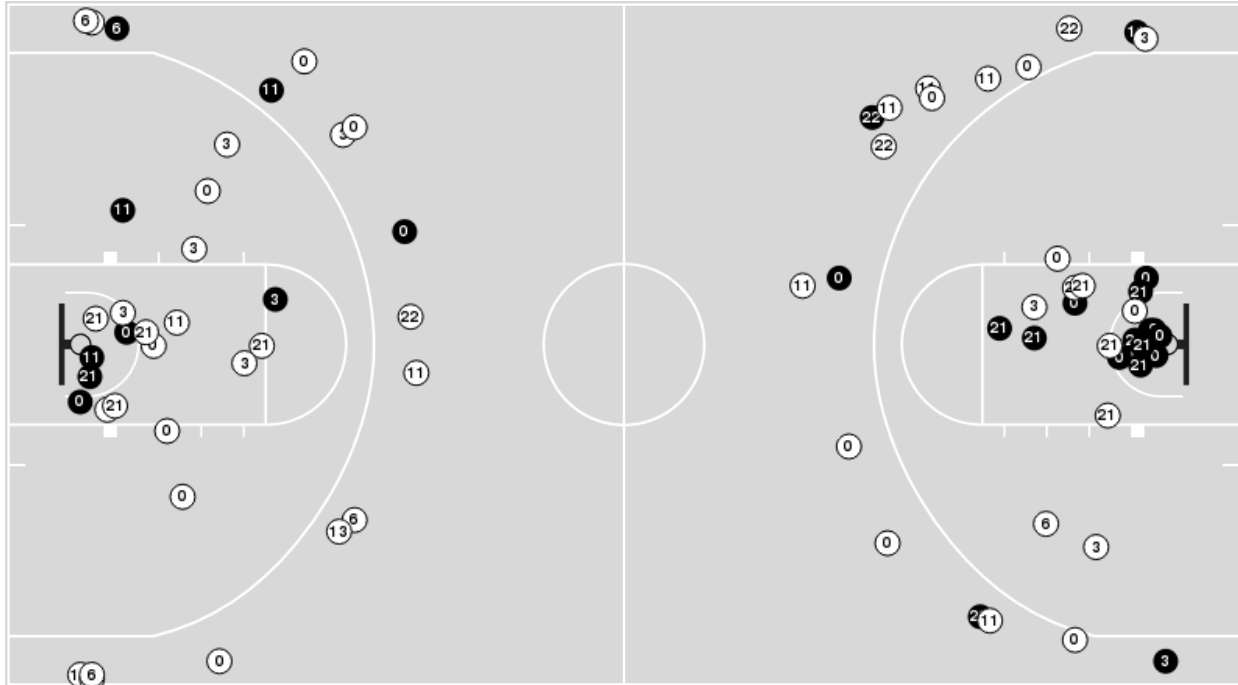

Officials: Kyle Bacon, Katie Lukanich, Brandon Enterline

Players => AllFG Types=>AllResults=>All
Florida St.

All Field Goals