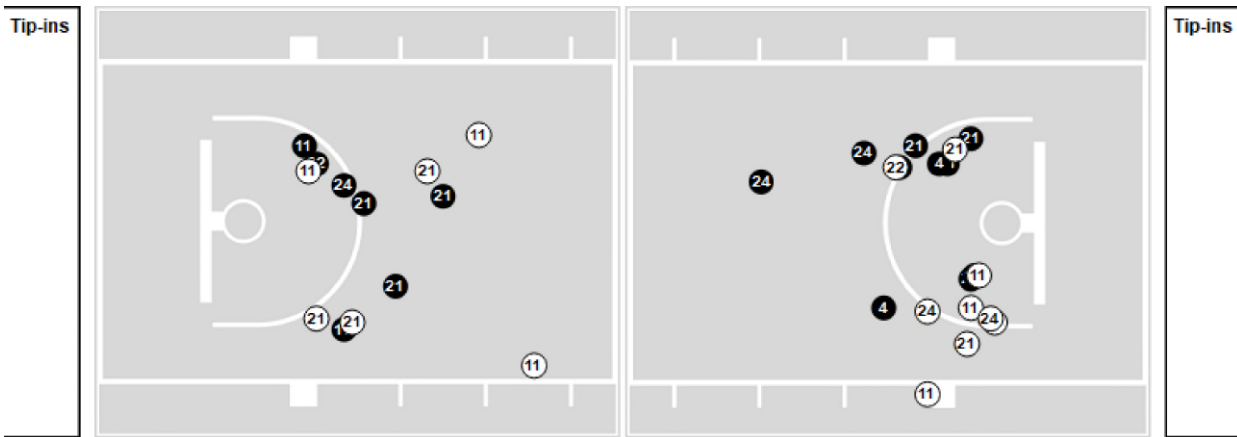

Shots in the Paint

● Made   ● Missed   N - Player Number

Florida State	M/A	%
Field Goals	24/56	43
2 Points	18/35	51
3 Points	6/21	29
Free Throws	15/17	88

Florida State	M/A	%
Points in the Paint	34 (17/31)	55
Fast Break Points	5 (3/3)	100
Second Chance Points	5 (3/6)	50
Effective FG%	48