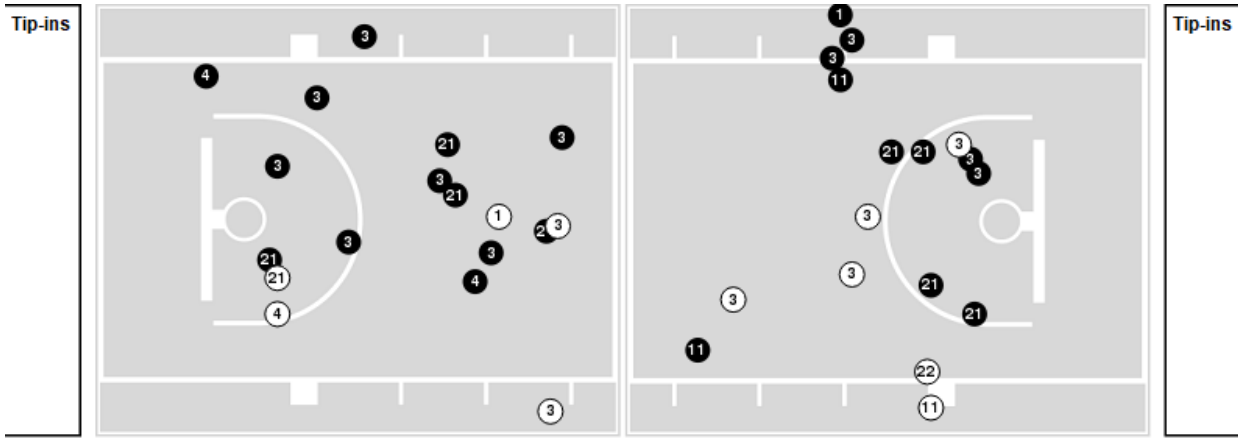

Officials: Joseph Vasziy, Denise Brooks, Kayla Maxey

Players => 00, 1, 3, 4, 6, 8, 11, 13, 21, 22, 24, 32FG Types=>AllResults=>All

#23 Florida St.

All Field Goals

Blow Up Chart

● Made ○ Missed N - Player Number