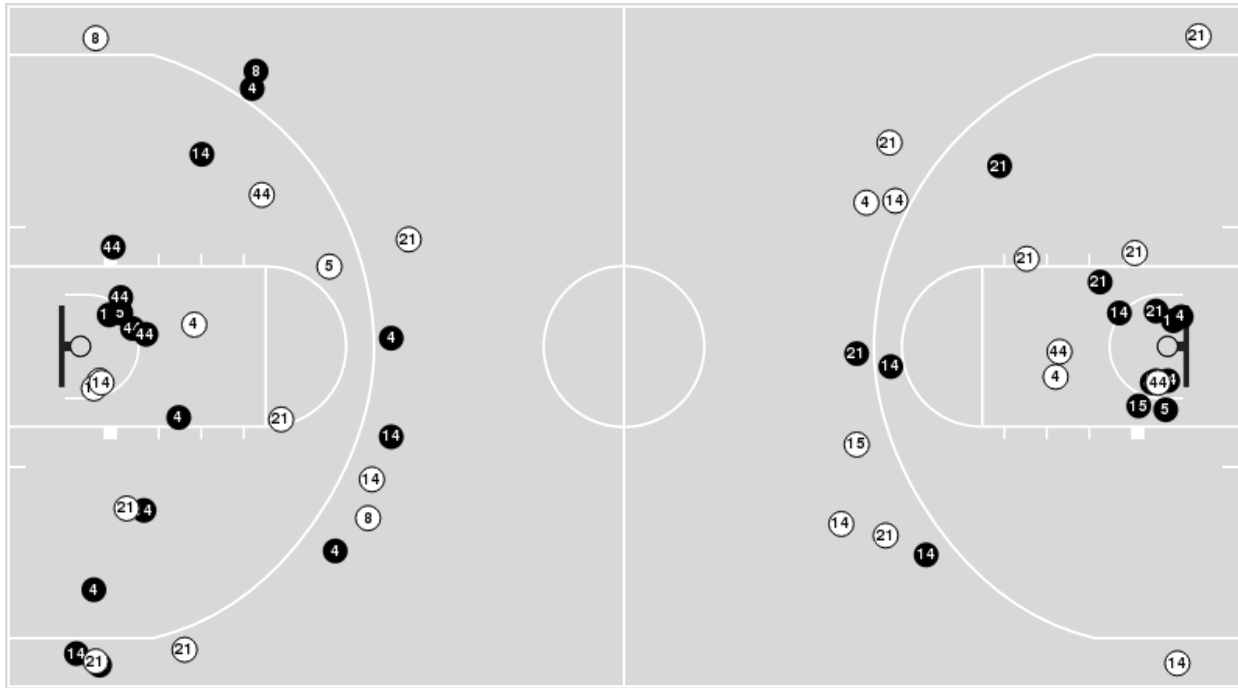

Officials: Joseph Vasziy, Denise Brooks, Kayla Maxey

Players => 0, 1, 4, 5, 8, 12, 13, 14, 15, 16, 21, 22, 42, 44, 54FG Types=>AllResults=>All

Miami (FL)

All Field Goals