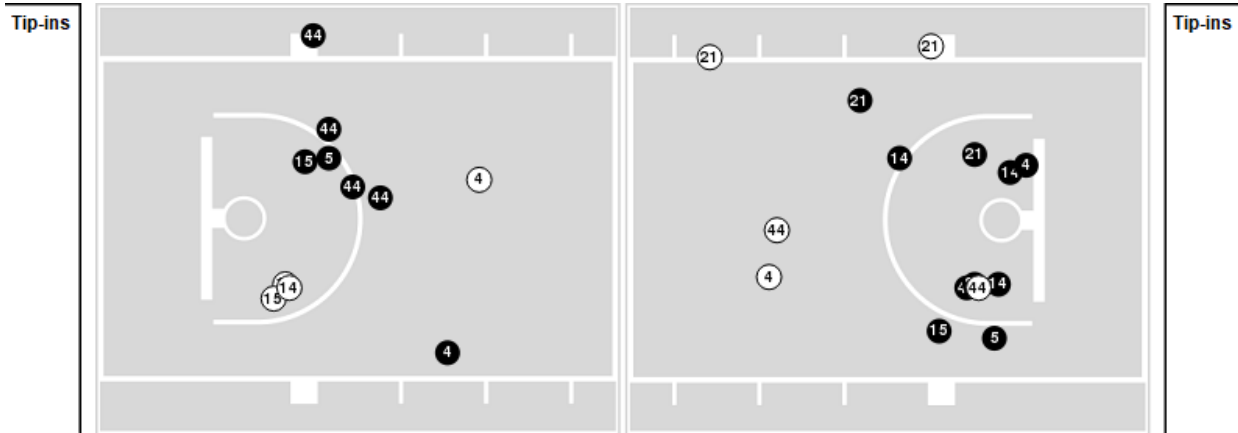

Officials: Joseph Vasziy, Denise Brooks, Kayla Maxey

Players => 0, 1, 4, 5, 8, 12, 13, 14, 15, 16, 21, 22, 42, 44, 54FG Types=>AllResults=>All

Miami (FL)

All Field Goals

Blow Up Chart

● Made ○ Missed N - Player Number