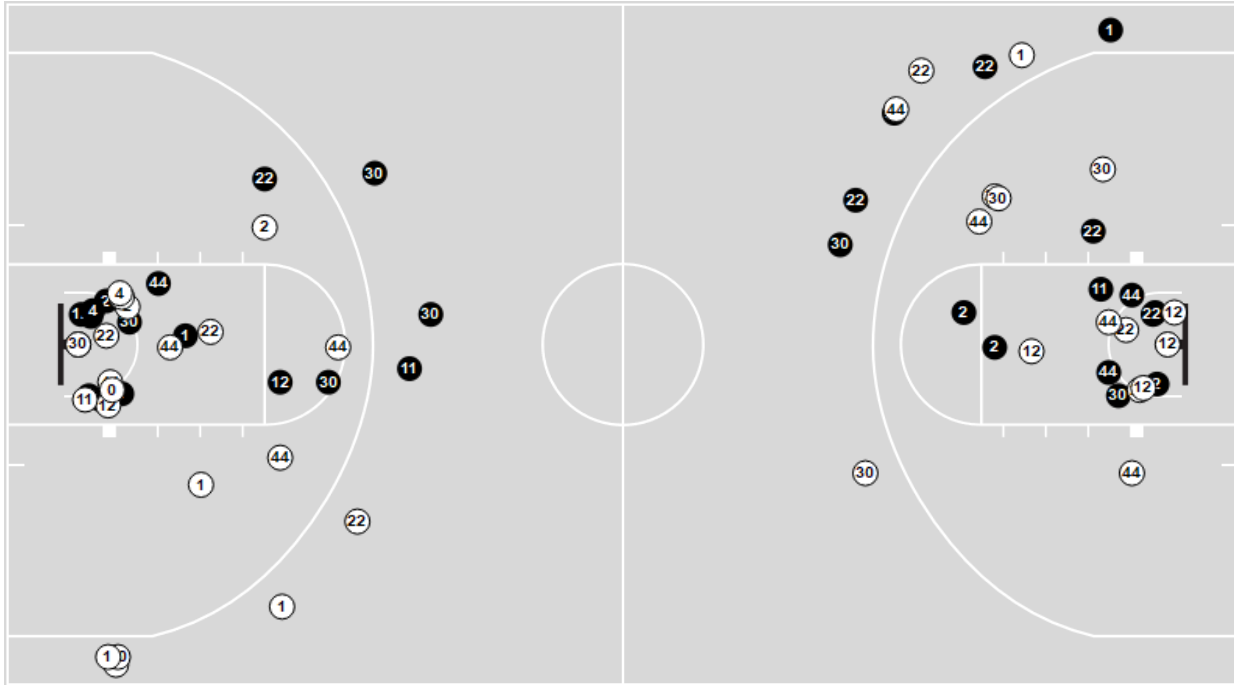

Players => All ; FG Types => All ; Results => All ;
Louisville

All Field Goals