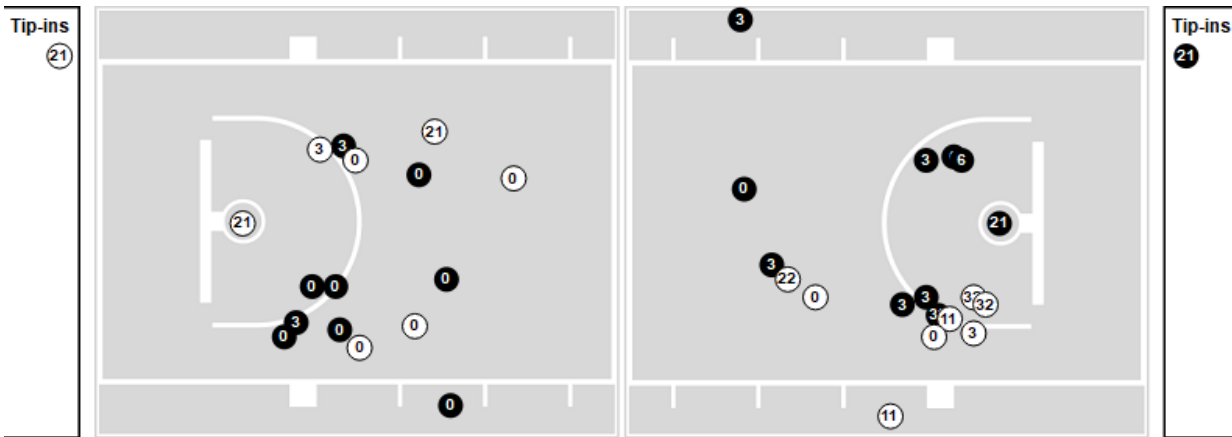

Officials: Pualani Spurlock, Karen Preato, Rod Creech

Players => All ; FG Types => All ; Results => All ;

Florida State

All Field Goals

Shots in the Paint

● Made ○ Missed N - Player Number

Florida State	M/A	%
Field Goals	23/61	38
2 Points	20/41	49
3 Points	3/20	15
Free Throws	20/26	77