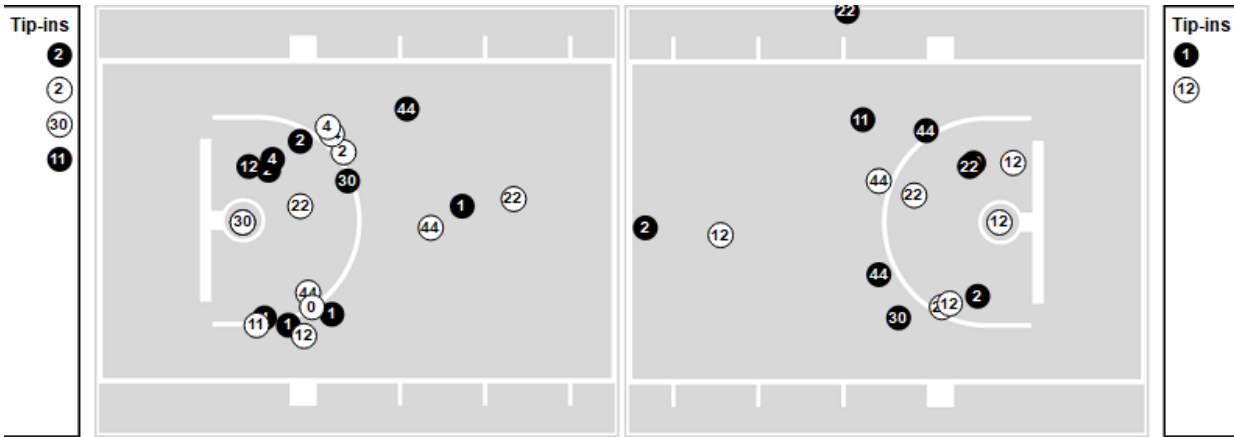

Shots in the Paint

● Made   ● Missed   N - Player Number

Louisville	M/A	%
Field Goals	34/71	48
2 Points	26/54	48
3 Points	8/17	47
Free Throws	7/11	64

Louisville	M/A	%
Points in the Paint	42 (21/40)	52
Fast Break Points	16 (8/9)	89
Second Chance Points	10 (6/12)	50
Effective FG%	54