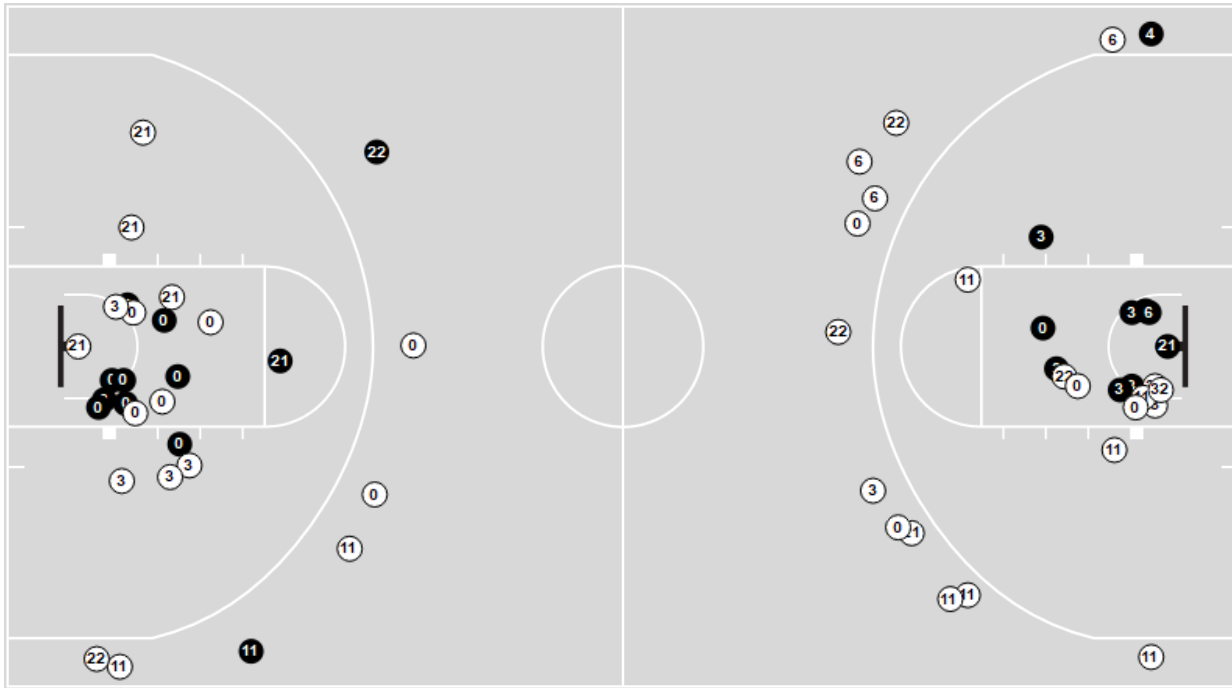

Officials: Pualani Spurlock, Karen Preato, Rod Creech

Players => All ; FG Types => All ; Results => All ;

Florida State

All Field Goals