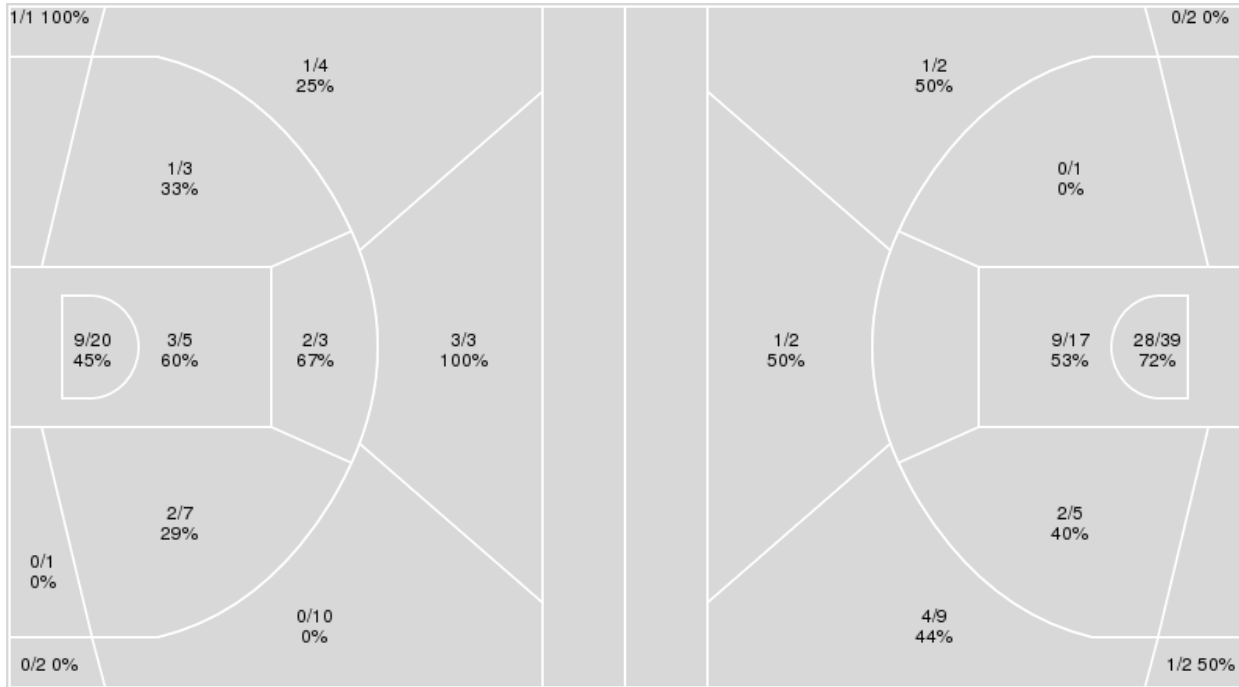

Officials: Jeffrey Smith, Teresa Stuck, Tom Danaher

{ Players => 0, 1, 2, 3, 4, 10, 11, 12, 21, 22, 34; } FG Types => All;
Results => All;

{ Players => All; } FG Types => All; Results => All;

Virginia Tech

Florida State

Virginia Tech	M/A	%
Field Goals	22/59	37
2 Points	17/39	44
3 Points	5/20	25
Free Throws	25/29	86

Florida State	M/A	%
Field Goals	46/79	58
2 Points	39/62	63
3 Points	7/17	41
Free Throws	6/11	55