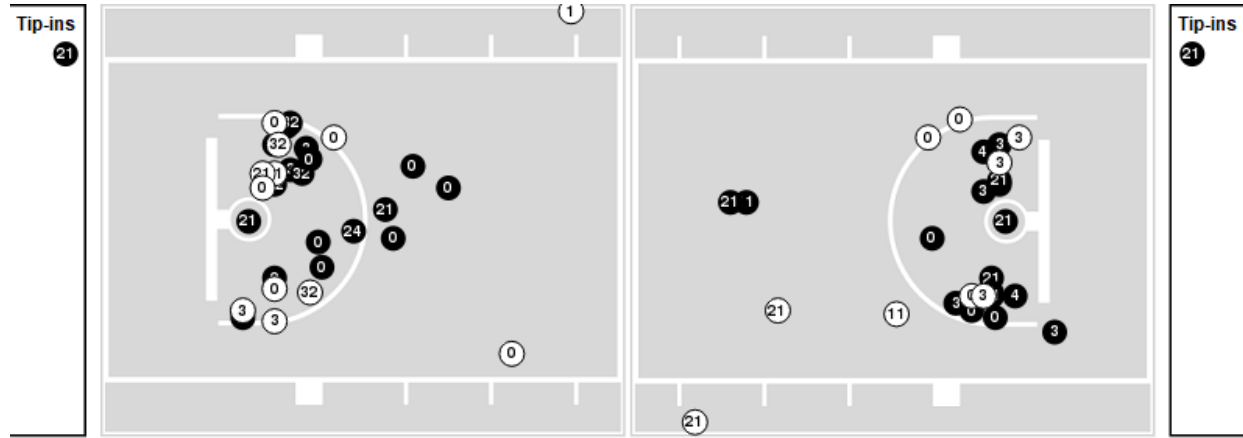

Blow Up Chart

● Made   ○ Missed   N - Player Number

Florida State	M/A	%
Field Goals	46/79	58
2 Points	39/62	63
3 Points	7/17	41
Free Throws	6/11	55

Florida State	M/A	%
Points in the Paint	74 (37 / 56)	66
Fast Break Points	18 (9/9)	100
Second Chance Points	14 (8/12)	67
Effective FG%	63