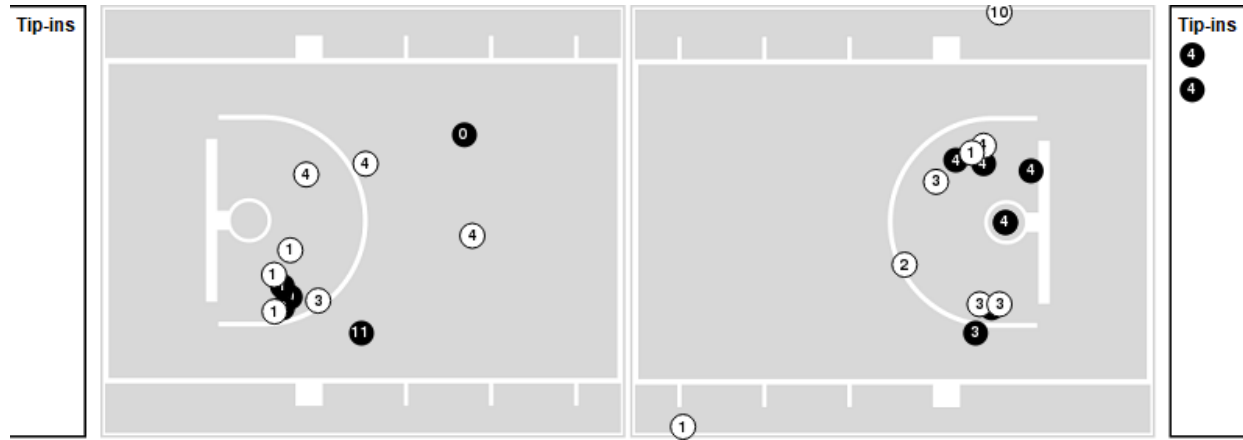

Blow Up Chart

● Made ○ Missed N - Player Number

Virginia Tech	M/A	%
Field Goals	22/59	37
2 Points	17/39	44
3 Points	5/20	25
Free Throws	25/29	86

Virginia Tech	M/A	%
Points in the Paint	24 (12 / 25)	48
Fast Break Points	2 (1/1)	100
Second Chance Points	15 (8/12)	67
Effective FG%	42