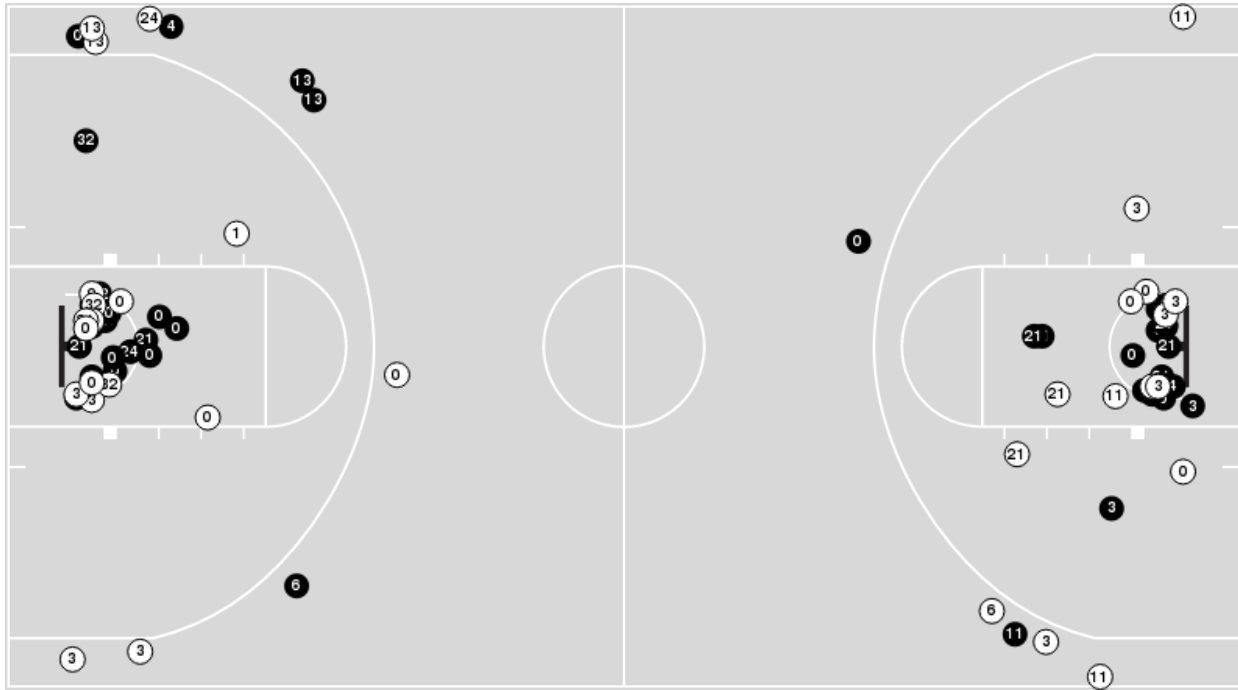

Officials: Jeffrey Smith, Teresa Stuck, Tom Danaher

Players => AllFG Types=>AllResults=>All
Florida State

All Field Goals