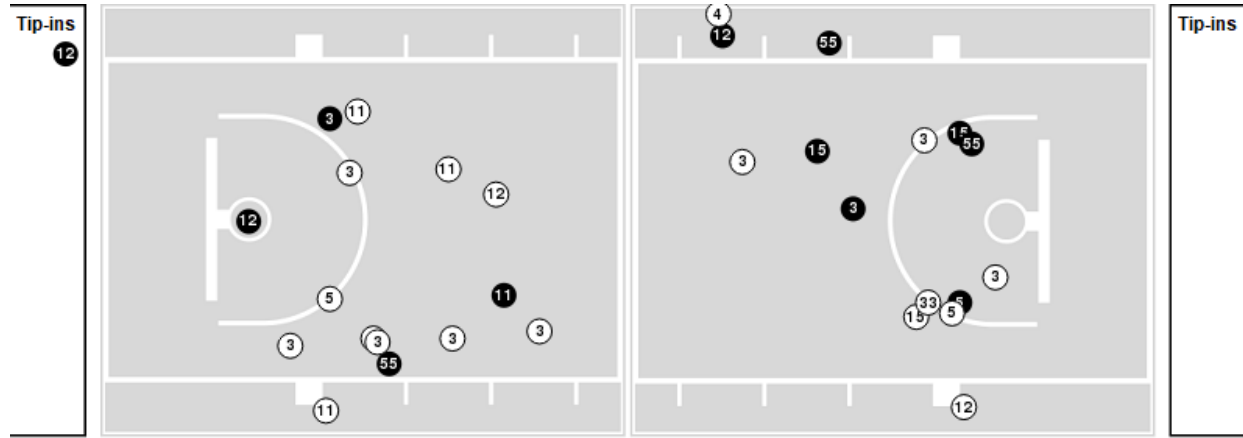

Blow Up Chart

● Made   ○ Missed   N - Player Number

Drexel	M/A	%
Field Goals	20/60	33
2 Points	16/42	38
3 Points	4/18	22
Free Throws	7/9	78

Drexel	M/A	%
Points in the Paint	18 (9 / 25)	36
Fast Break Points	0 (0/0)	0
Second Chance Points	9 (5/14)	36
Effective FG%	37