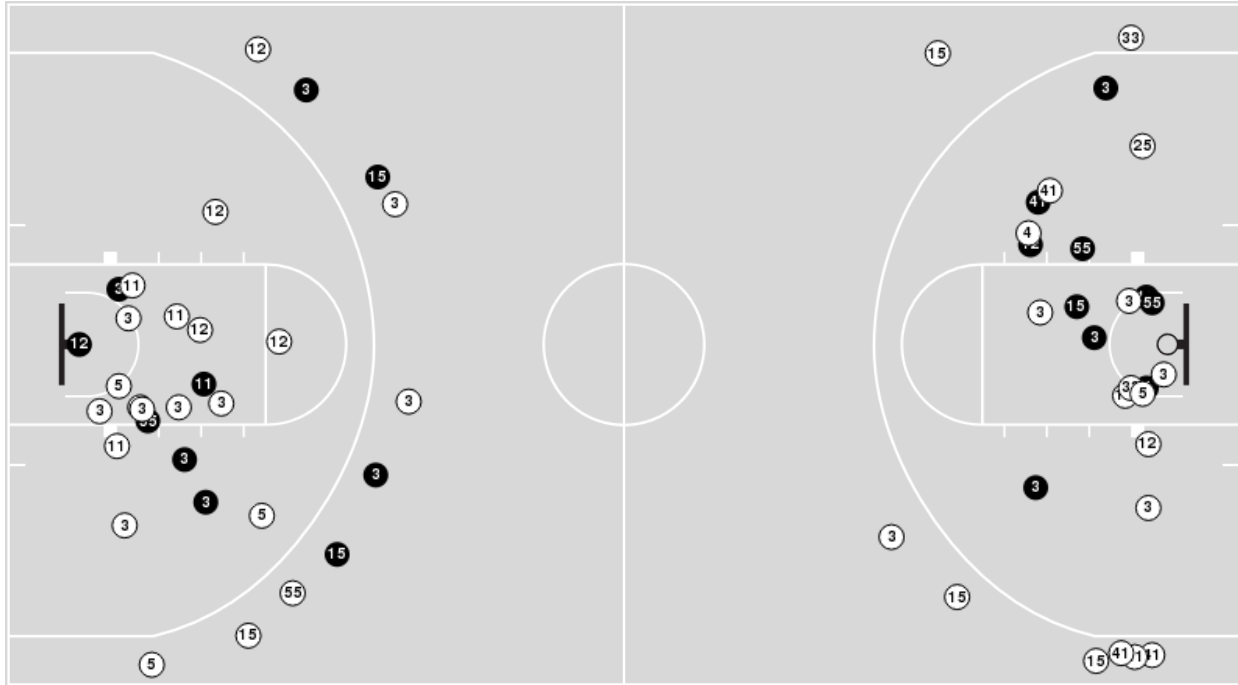

Officials: Bruce Morris, Erika Herriman, Nic Cappel

Players => AllFG Types=>AllResults=>All
Drexel

All Field Goals