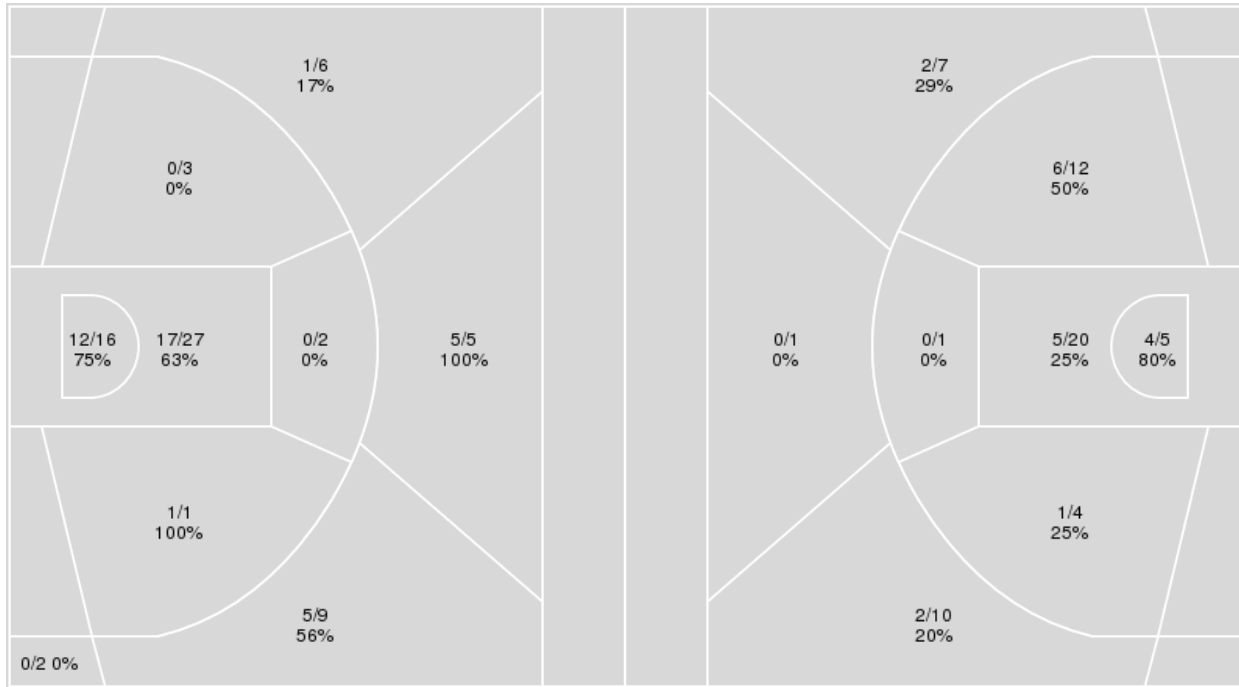

Officials: Bruce Morris, Erika Herriman, Nic Cappel

{ Players => All; } FG Types => All; Results => All;

{ Players => All; } FG Types => All; Results => All;

Florida State

Drexel

Florida State	M/A	%
Field Goals	41/71	58
2 Points	30/49	61
3 Points	11/22	50
Free Throws	8/12	67

Drexel	M/A	%
Field Goals	20/60	33
2 Points	16/42	38
3 Points	4/18	22
Free Throws	7/9	78