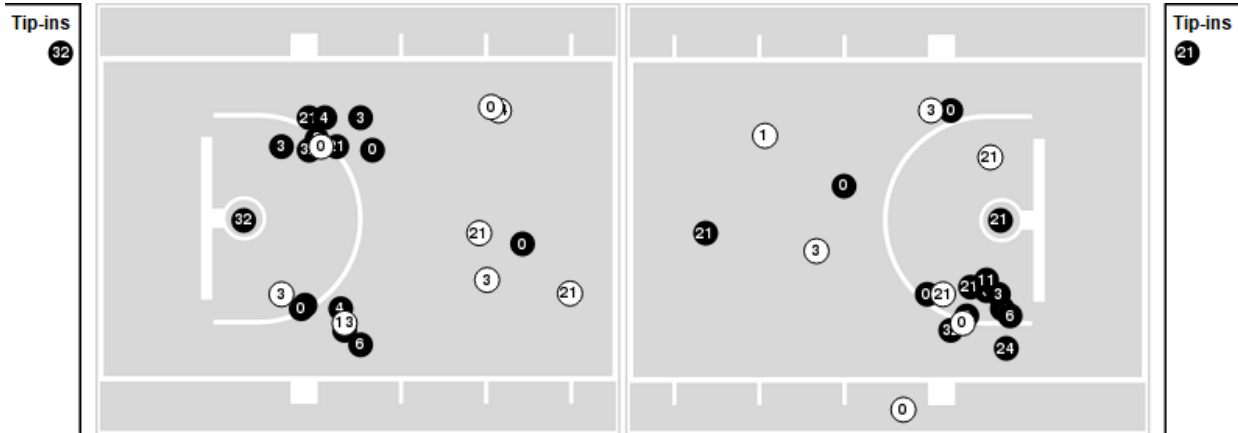

Blow Up Chart

● Made   ○ Missed   N - Player Number

Florida State	M/A	%
Field Goals	41/71	58
2 Points	30/49	61
3 Points	11/22	50
Free Throws	8/12	67

Florida State	M/A	%
Points in the Paint	58 (29 / 43)	67
Fast Break Points	19 (10/12)	83
Second Chance Points	12 (6/11)	55
Effective FG%	65