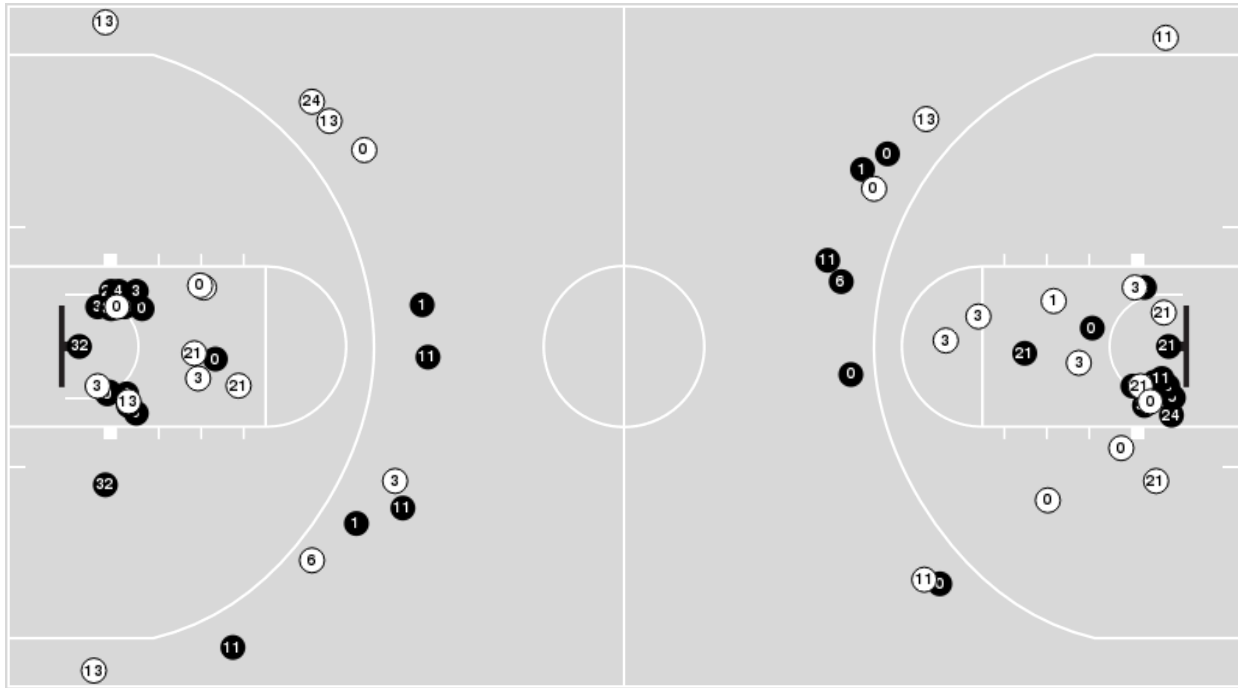

Officials: Bruce Morris, Erika Herriman, Nic Cappel

Players => AllFG Types=>AllResults=>All

Florida State

All Field Goals