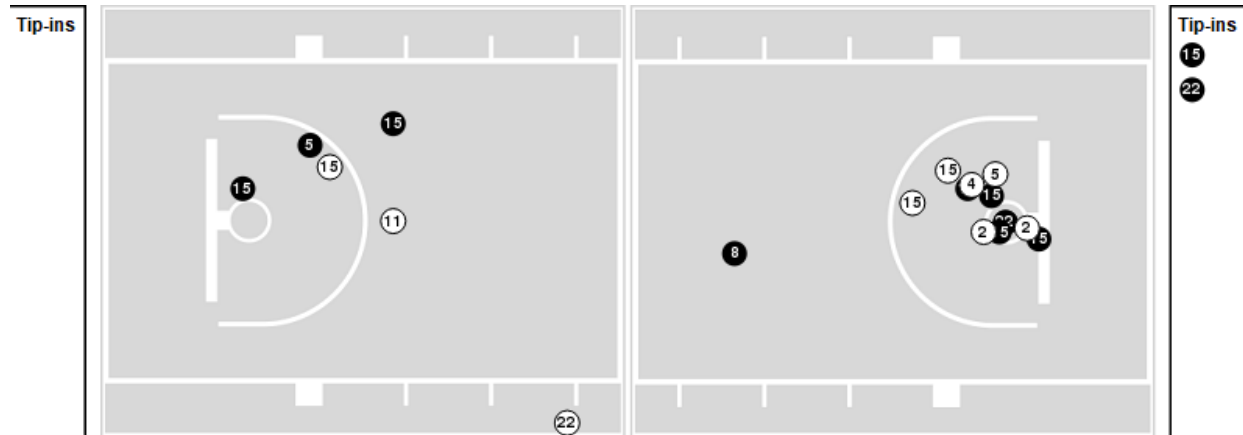

Blow Up Chart

● Made ○ Missed N - Player Number

Gonzaga	M/A	%
Field Goals	24/55	44
2 Points	19/38	50
3 Points	5/17	29
Free Throws	1/2	50

Gonzaga	M/A	%
Points in the Paint	20 (10 / 18)	56
Fast Break Points	0 (0/0)	0
Second Chance Points	10 (5/9)	56
Effective FG%	48