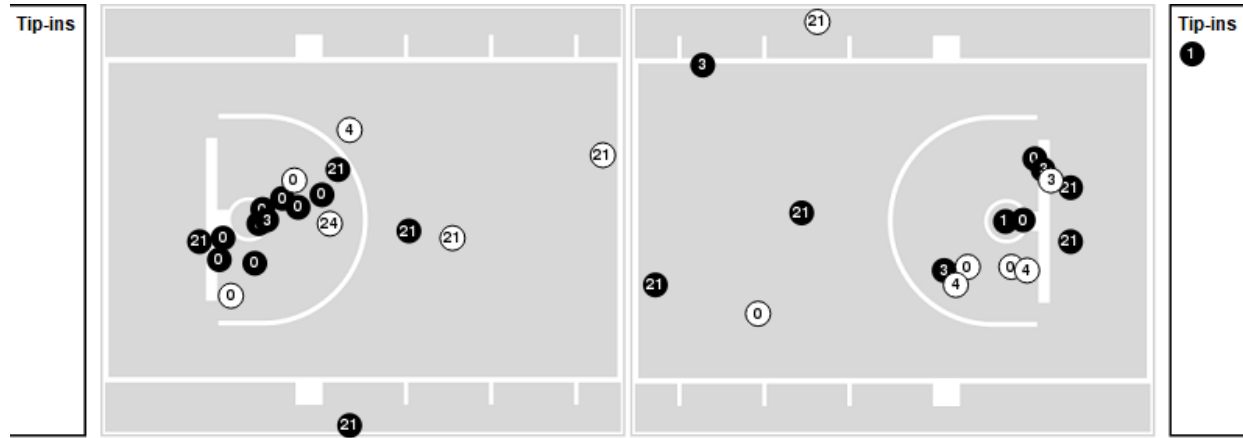

Blow Up Chart

● Made ○ Missed N - Player Number

Florida St.	M/A	%
Field Goals	37/73	51
2 Points	25/45	56
3 Points	12/28	43
Free Throws	9/12	75

Florida St.	M/A	%
Points in the Paint	42 (21 / 33)	64
Fast Break Points	28 (14/15)	93
Second Chance Points	11 (6/12)	50
Effective FG%	59