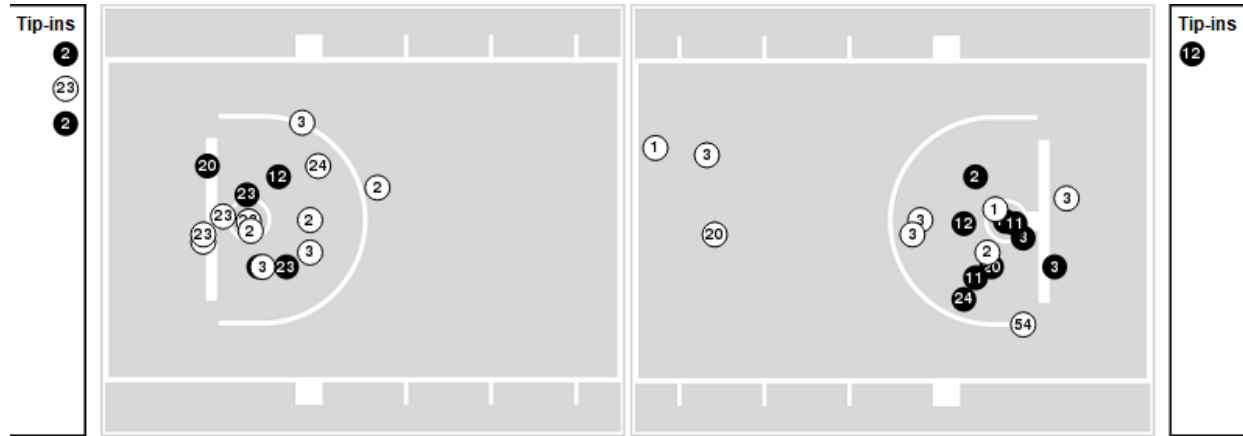

Blow Up Chart

N Made   **(N)** Missed   N - Player Number

Texas Tech	M/A	%
Field Goals	26/64	41
2 Points	19/41	46
3 Points	7/23	30
Free Throws	3/5	60

Texas Tech	M/A	%
Points in the Paint	32 (16 / 36)	44
Fast Break Points	9 (5/6)	83
Second Chance Points	14 (7/12)	58
Effective FG%	46