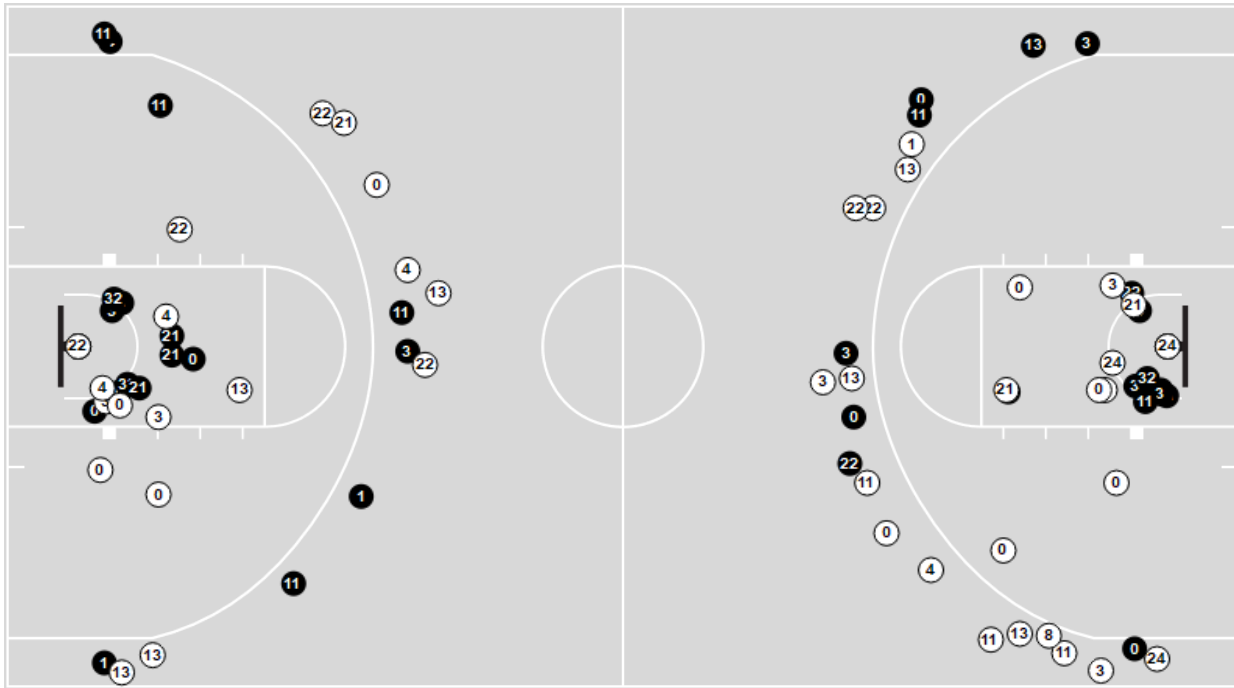

Officials: Ed Sidlasky, Kelsey Reynolds, Alexis Perez

Players => All ; FG Types => All ; Results => All ;

Florida State

All Field Goals