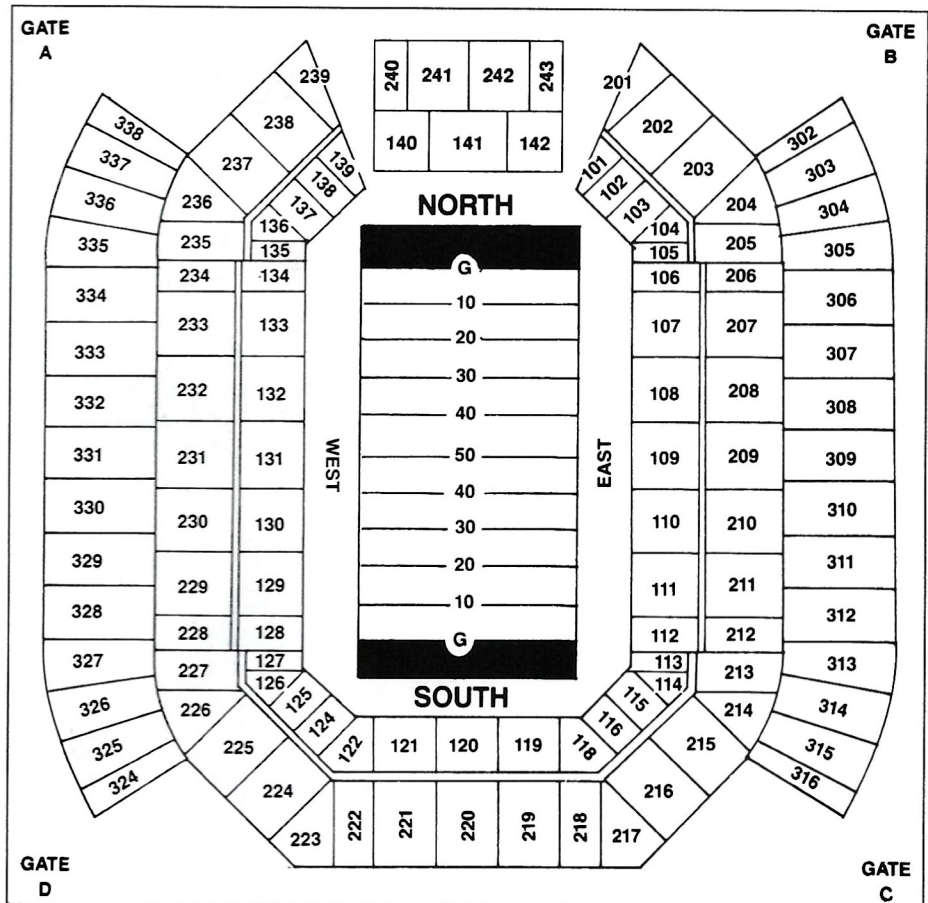

Alcoholic Beverage Policy—Persons with alcoholic beverages will not be admitted into the stadium. Beer may be purchased at concession stands, but sales end after the third quarter.

Handicapped Seating—Handicapped seating areas are located on the East Sideline, behind and above the team benches. Access is from sections 105 and 106. Only one attendant per person, please.

Lost and Found—If you are searching for a lost item or have found an item belonging to someone else, please report to Stadium Operations, below Section 131 on the West Concourse.

Medical Emergency—Uniformed EMTs are located on the upper and lower concourses on the East and West sides of the stadium. If someone needs help and an EMT cannot be located, contact a uniformed Orlando police officer for assistance.

Restrooms—Restrooms are located throughout the stadium on both the upper and lower concourses.

Telephones—Public telephones are located throughout the stadium on both the upper and lower concourses.

STADIUM POLICY prohibits admission of coolers, food, cans, bottles, and containers. Alcoholic beverages are not permitted on city property or admitted into the stadium. Beer service ends after the third quarter.

A record 60,016 fans, the largest in the game's history, turned out to watch Illinois defeat Virginia 31-21 in the 1990 Florida Citrus Bowl.