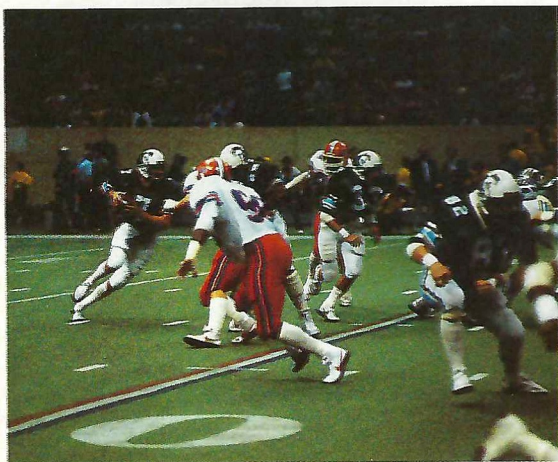

CATCH THE WAVE