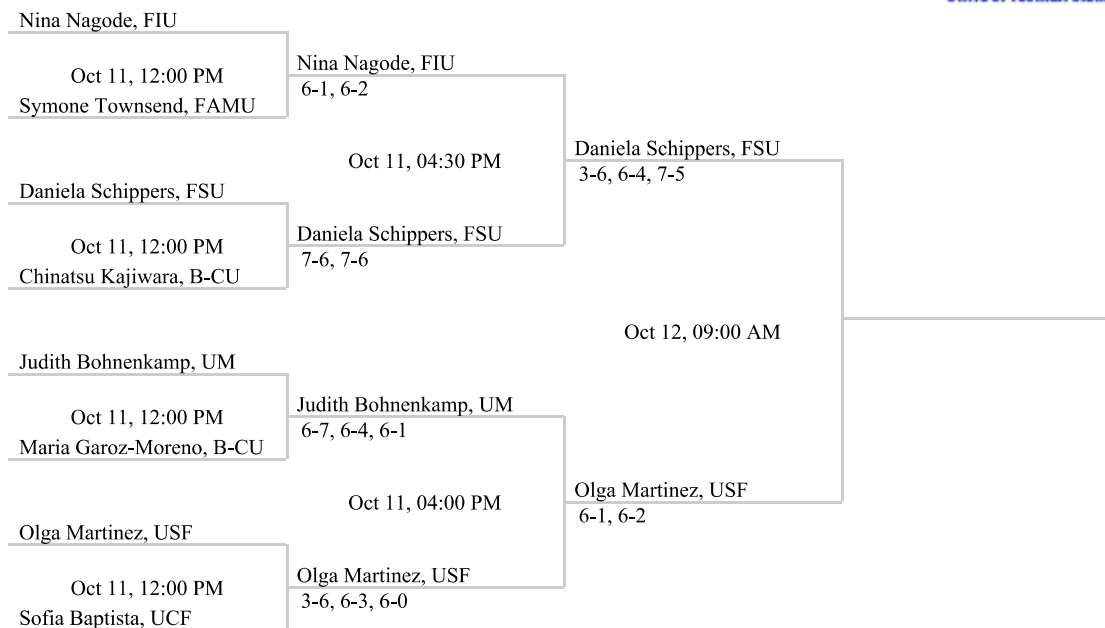

Singles 1

Singles 1 Consolation

Singles 2

Singles 2 Consolation

Singles 3

*Due to a UCF-UCF match-up in the semifinals, opponents were changed

Singles 3 Consolation

Singles 4

Hailey Grillo, USF

**Round 2**

Elizabeth Clayton, FAMU

Oct 11, 01:30 PM Hailey Grillo, USF 6-2,
6-0

Hailey Grillo, USF

Gabby Chinchilla, B-CU

Oct 11, 01:30 PM Mariella Calderon, UNF
6-2, 6-2

Mariella Calderon, UNF