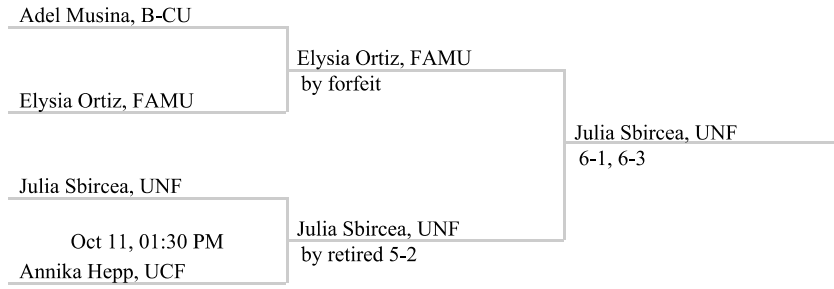

Singles 4 Consolation