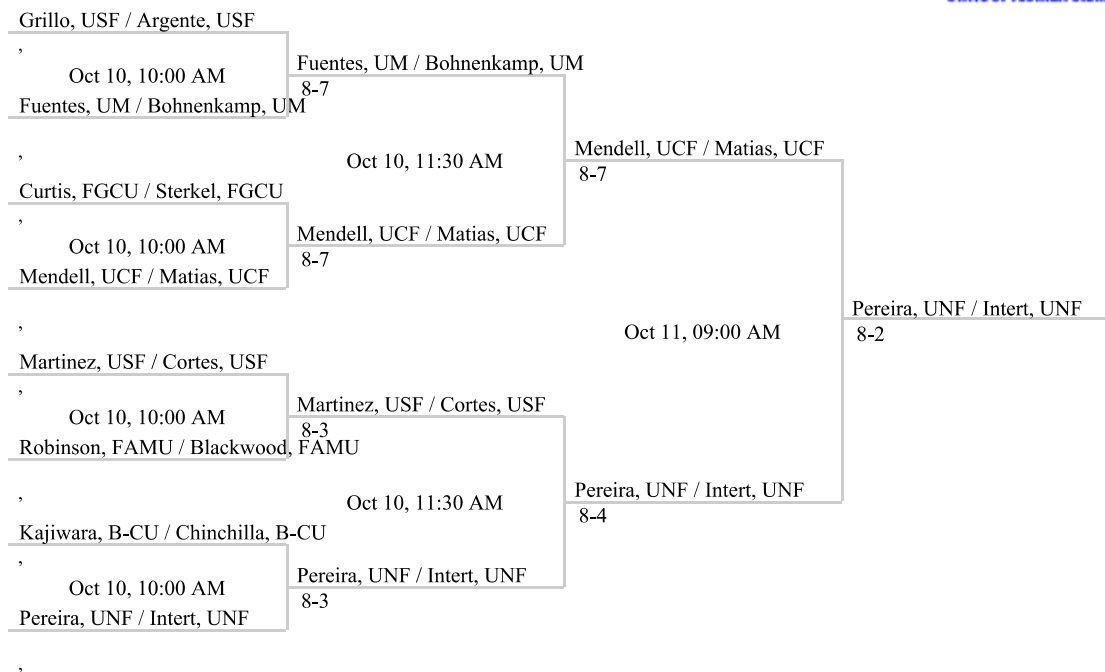

Hailey Grillo, USF

**Round 2**

Elizabeth Clayton, FAMU

Oct 11, 01:30 PM Hailey Grillo, USF 6-2,
6-0

Hailey Grillo, USF

Gabby Chinchilla, B-CU

Oct 11, 01:30 PM Mariella Calderon, UNF
6-2, 6-2

Mariella Calderon, UNF

Round 3

Elizabeth Clayton, FAMU

Oct 12, 09:00 AM Mariella Calderon, UNF
6-2, 6-1

Mariella Calderon, UNF

Hailey Grillo, USF

Oct 11, 04:00 PM Hailey Grillo, USF 6-1,
7-6

Gabby Chinchilla, B-CU

Doubles 1

Doubles 1 Consolation

Doubles 2

Doubles 2 Consolation

Grillo, USF / Argente, USF		
'		
Oct 10, 11:30 AM	Curtis, FGCU / Sterkel, FGCU	
Curtis, FGCU / Sterkel, FGCU	8-6	
'		
	Oct 11, 09:00 AM	Curtis, FGCU / Sterkel, FGCU
Robinson, FAMU / Blackwood, FAMU		8-3
'		
Oct 10, 11:30 AM	Kajiwara, B-CU / Chinchilla, E-CU	
Kajiwara, B-CU / Chinchilla, E-CU	8-2	
'		

Doubles 3**Round 1**

Calderon, UNF / Valdez, UNF ,

Oct 10, 09:00 AM Vidal, B-CU / Garoz-Moreno, B-CU 8-6

Vidal, B-CU / Garoz-Moreno, B-CU ,

Henry, FAMU / Clayton,

Oct 10, 09:00 AM Stampfli, FGCU / Landert, FGCU 8-4