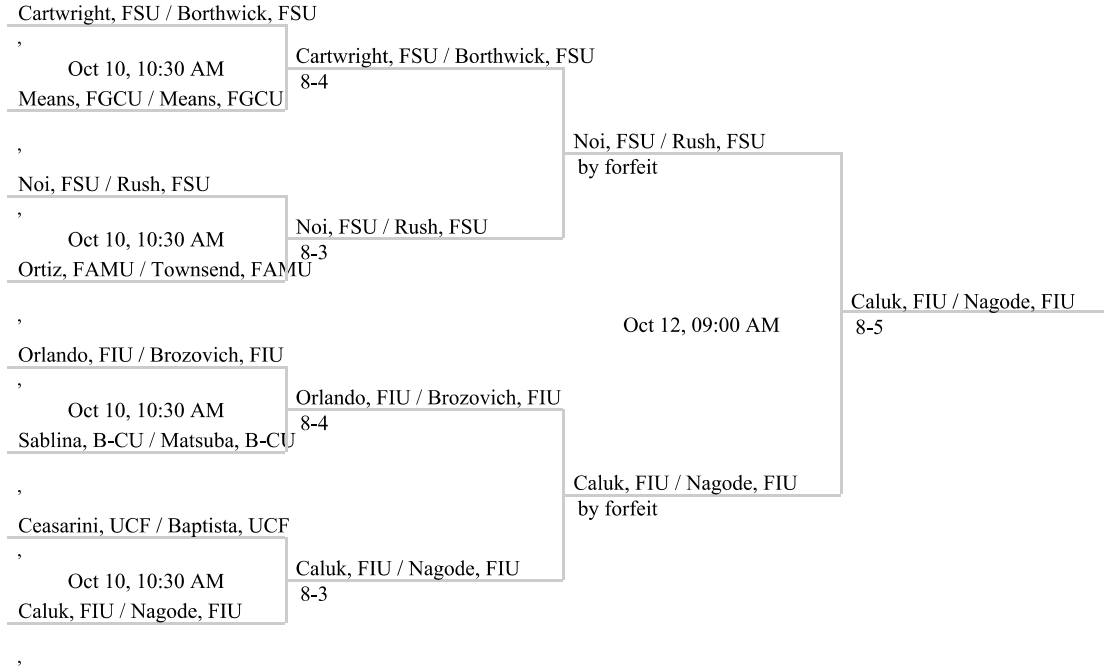

Hailey Grillo, USF

**Round 2**

Elizabeth Clayton, FAMU

Oct 11, 01:30 PM Hailey Grillo, USF 6-2,
6-0

Hailey Grillo, USF

Gabby Chinchilla, B-CU

Oct 11, 01:30 PM Mariella Calderon, UNF
6-2, 6-2

Mariella Calderon, UNF

Round 3

Elizabeth Clayton, FAMU

Oct 12, 09:00 AM Mariella Calderon, UNF
6-2, 6-1

Mariella Calderon, UNF

Hailey Grillo, USF

Oct 11, 04:00 PM Hailey Grillo, USF 6-1,
7-6

Gabby Chinchilla, B-CU

Doubles 1

Doubles 1 Consolation

Doubles 2

Doubles 2 Consolation

Grillo, USF / Argente, USF		
'		
Oct 10, 11:30 AM	Curtis, FGCU / Sterkel, FGCU	
Curtis, FGCU / Sterkel, FGCU	8-6	
'		
	Oct 11, 09:00 AM	Curtis, FGCU / Sterkel, FGCU
Robinson, FAMU / Blackwood, FAMU		8-3
'		
Oct 10, 11:30 AM	Kajiwara, B-CU / Chinchilla, E-CU	
Kajiwara, B-CU / Chinchilla, E-CU	8-2	
'		

Doubles 3**Round 1**

Calderon, UNF / Valdez, UNF ,

Oct 10, 09:00 AM Vidal, B-CU / Garoz-Moreno, B-CU 8-6

Vidal, B-CU / Garoz-Moreno, B-CU ,

Henry, FAMU / Clayton,

Oct 10, 09:00 AM Stampfli, FGCU / Landert, FGCU 8-4