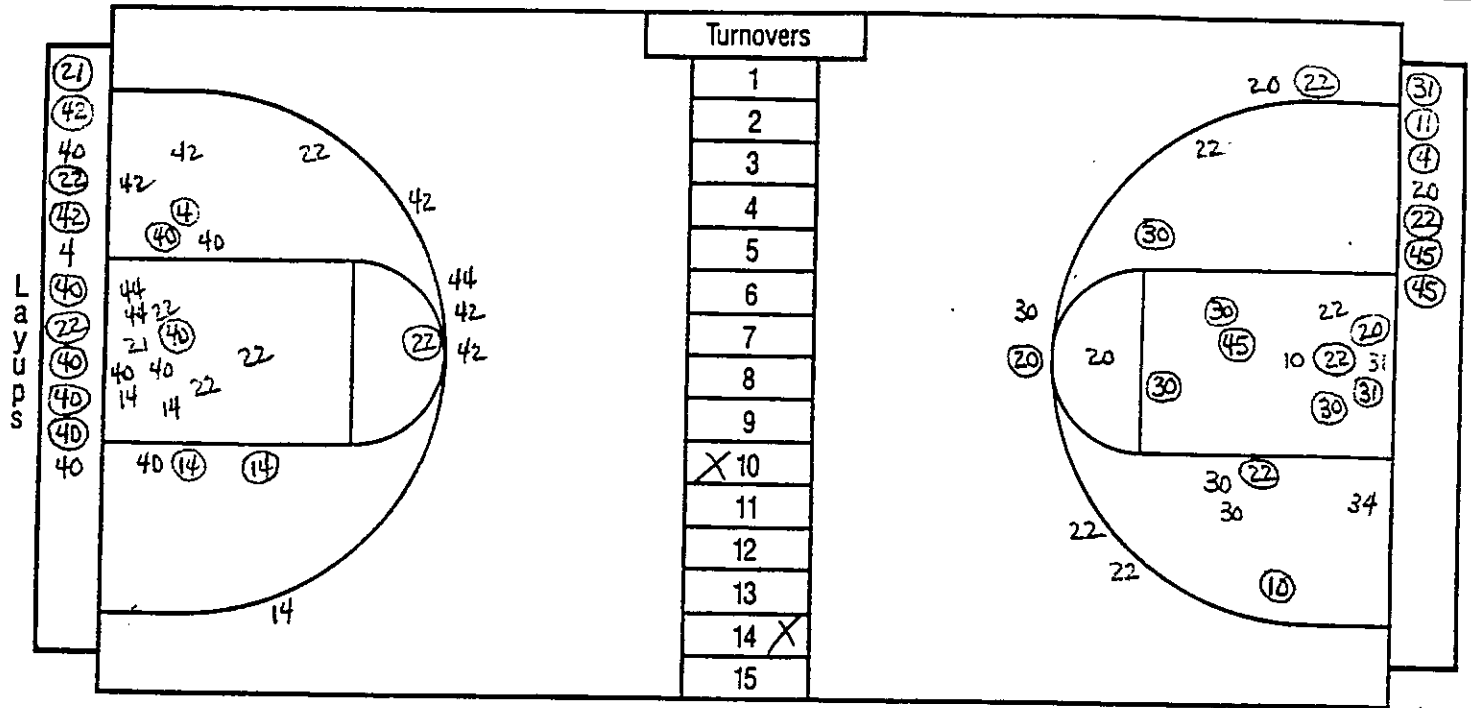

NCAA QUICKIE BASKETBALL STATISTICS

DATE November, 25, 1989

SITE Anchorage, AK

SHOT CHART

TEAM AK, ANCHORAGE

HALF FIRST

TEAM FLORIDA STATE

NO.	LAST NAME	FG	FGA	FT	FTA	REB	PF	TP
42	FISCHER	f	1 6	0 0	4 1 2			
21	McGEE	f	1 2	0 0	1 2 2			
40	FISHER	c	7 13	3 5	3 2 17			
14	SOMMER	g	2 5	0 0	1 2 4			
22	ROBATEAU	g	3 8	0 0	2 2 6			
4	MATTHEWS, S.		1 2	0 0	0 1 2			
10	MATTHEWS, J.		0 0	1 2	0 1 1			
15	GISSEMAN							
23	JONES		0 0	0 0	0 1 0			
32	DEAN							
34	DOWNEY		0 0	0 0	0 2 0			
35	MOSER							
44	CHURCH		0 3	0 0	3 3 0			
TEAM REBOUNDS (included in Totals)						3		
TOTALS		15	39	4	7	17	17	34

NO.	LAST NAME	FG	FGA	FT	FTA	REB	PF	TP
31	WHITE	f	2 3	0 0	2 2 4			
45	POLITE	f	3 3	1 3	3 2 7			
30	THOMAS	c	4 7	0 0	6 2 8			
20	BOYD	g	2 6	0 2	3 1 5			
22	MAYES	g	4 6	9 10	6 1 18			
4	GRAHAM		1 1	2 2	2 4			
10	COPELAND		1 2	4 4	1 0 6			
11	HANDS		1 1	0 0	1 0 2			
12	BARNES							
15	MILES							
23	MILLER							
33	WELLS							
34	DOBARD		0 1	0 0	3 1 0			
TEAM REBOUNDS (included in Totals)						2		
TOTALS		18	30	16	21	27	11	54

FG% 38.5% FT% 57.1%
3-pt. FG (FGM-FGA): 0-4 0%

FG% 60% FT% 76.2%
3-pt. FG (FGM-FGA): 2-5 40%
Boyd 1-2 MAYES 1-3