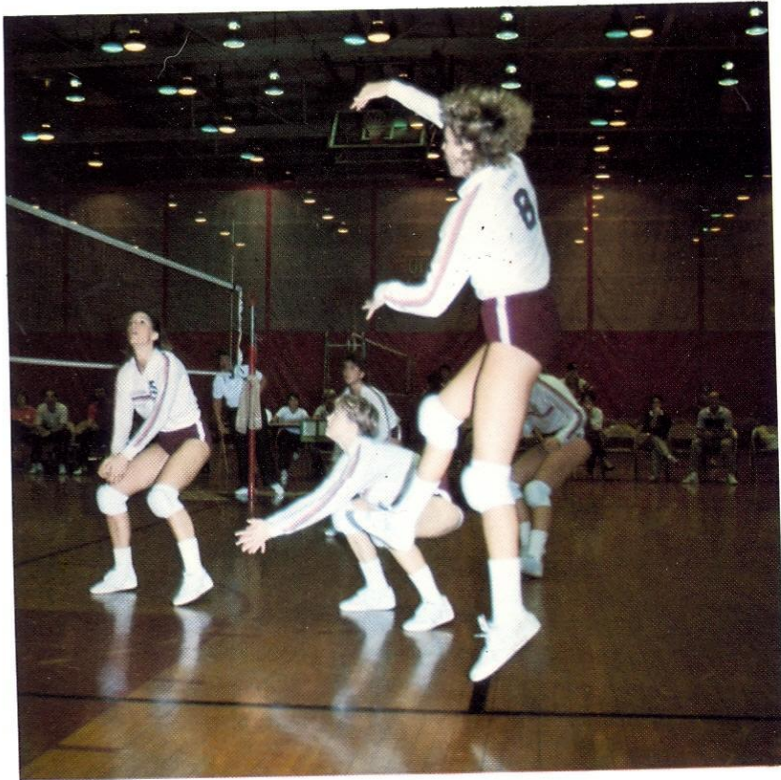

# WOMEN'S VOLLEYBALL

The Lady Seminoles Volleyball Team had a good season this year ending with a 20-13 record. The team was lead by defensive player Karyn Palgut and senior Carol Forstein. Freshman Julie Todd also had a strong season as middle hitter.

All in all, the season was as exciting as it has been in the past and a source of pride for the Seminoles.

The Lady Seminoles go for the point.

Front Row: Lisa Smith, Sherry Smith, Ellen Perry, Joan Morris, Karyn Palgut, Carol Forstein. Second Row: Jennifer Dean (Trainer), Julie Todd, Donna Krai, Shelly Birkholz, Kimberly Britt, Jacqueline Young. Last Row: Jaye Flood (Assistant Coach), Lisa Warman (Manager), Laurie Swiger (Student Trainer), Cecile Reynaud (Head Coach), Steve Anderson (Grad. Assistant), Jametta Jackson.

Carol Forsren dinks the ball.

COACH CECILE REYNAUD

Carol Forsren in the pass position.

Karyn Polgur spikes the ball.

Julie Todd executes an off-net spike.

Joan Morris and Karyn Palgut block the point.

# BASEBALL

With a record of 40-19 at the end of April, the Seminol Baseball team has a remarkable season. Great performances were turned in by junior pitcher Mike Loynd and junior first baseman Tommy Zoeller. Freshman newcomers included #17 Pete Brown and #12 Bien Figueroa. As usual, the FSU Baseball team provided an exciting season for students and alumni.