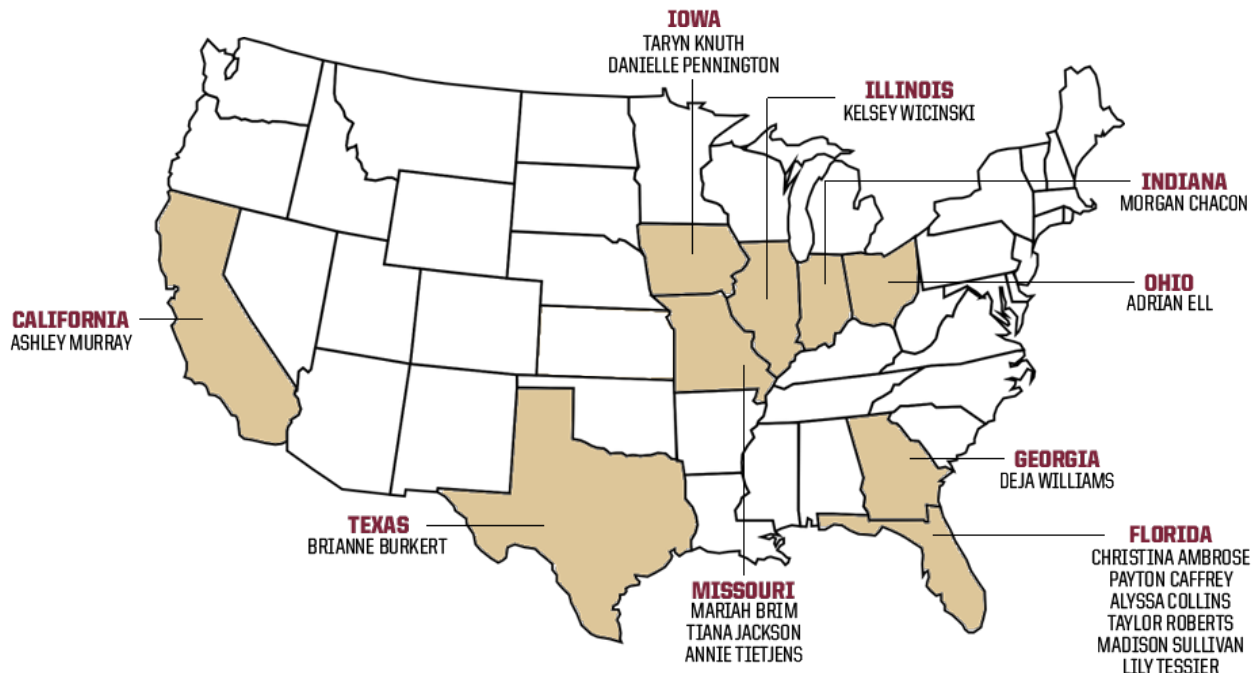

Location	Tallahassee, Fla.
Enrollment	41,473
Symbol	Seminoles
School Colors	Garnet & Gold
Conference Affiliation	Atlantic Coast
President	John Thrasher
Vice President / Director of Athletics	Stan Wilcox
Senior Associate Athletics Director (Senior Women's Administrator)	Vanessa Fuchs
Head Coach	Chris Poole
Alma Mater	Arkansas Tech '83
Career Record	805-300
Overall Record at Florida State	255-70
ACC Record at Florida State	176-42
Associate Head Coach	Jeff Hulsmeyer
Alma Mater	Kentucky '88
Assistant Head Coach	Jordana Price
Director of Volleyball Operations	Hailey Luke
Volleyball Office Phone	850.644.3003
Home Venue	Tully Gymnasium
Home Court	Lucy McDaniel Court
Tully Gym Capacity	1,250
First Year of Volleyball	1968
All-Time Record <since 1972>	1,111-506
All-Time ACC Record <joined in 1991>	293-170
All-Time ACC Championships	Four (1998, 2009, 2011, 2012)
All-Time NCAA Tournament Appearances	19 (1983, 1985, 1987-90, 1992-93, 1997-98, 2002, 2009-17)
All-Time NCAA Tournament Record	18-21
2017 Overall Record	18-11
2017 ACC Record	12-8
2017 ACC Finish	T-5th
Returning Letterwinners / Lost	7 / 5
Returning Starters / Lost	4 / 5
Twitter	FSU_Volleyball
Facebook	facebook.com/FSUVolleyball
Instagram	fsuvolleyball
Website	www.seminoles.com
Assistant Athletic Director / Sports Information Director / Digital Media Director	Elliott Finebloom
Assistant Sports Information Director (Volleyball Contact)	Kelsey Bibik
Kelsey Bibik's Office Number	850.644.5656
Kelsey Bibik's Cell Number	850.228.7630
SID Fax Number	850.644.3820
Mailing Address	403 Stadium Drive West Tallahassee, Fla. 32306