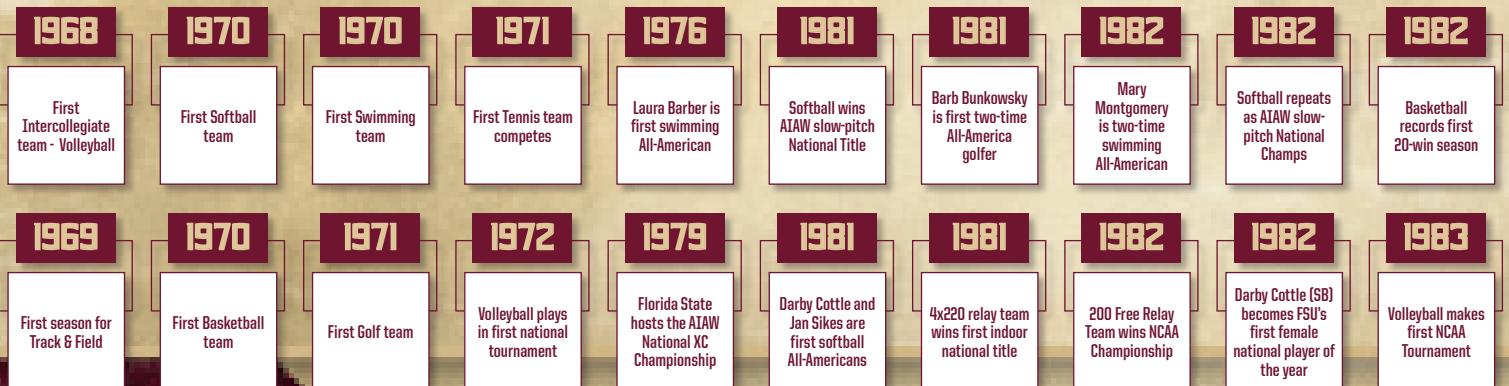

50 YEARS OF MILESTONES