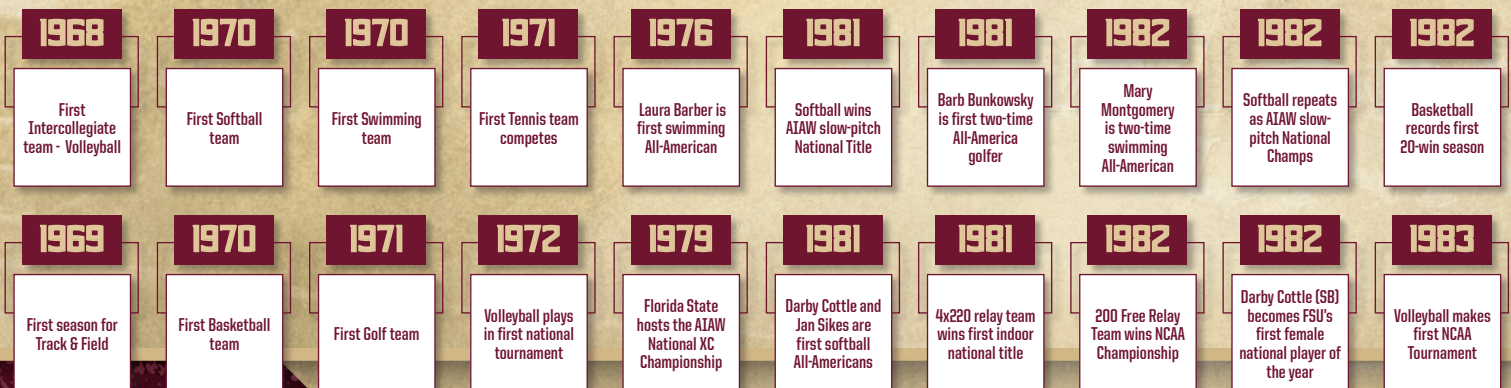

50 YEARS OF MILESTONES