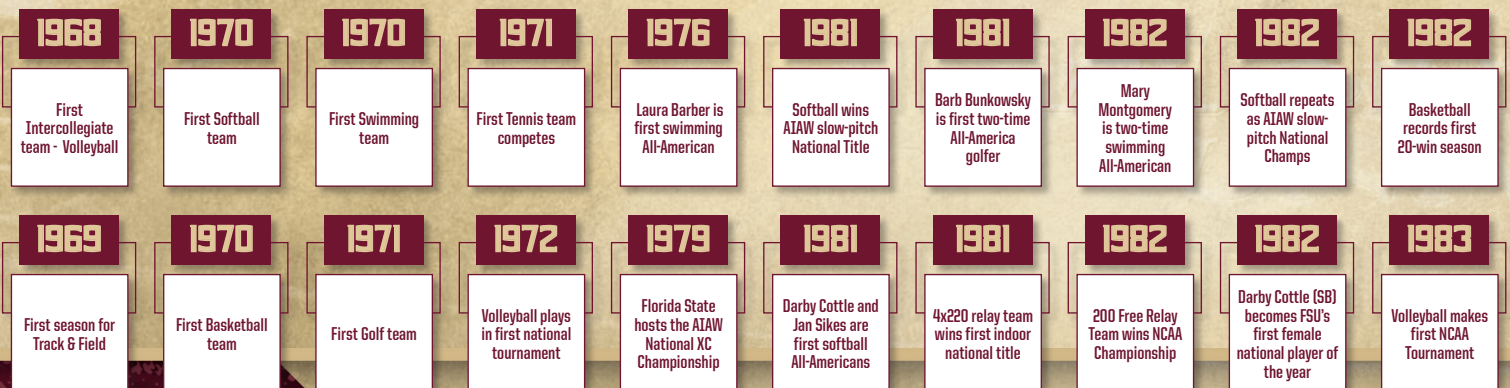

50 YEARS OF MILESTONES