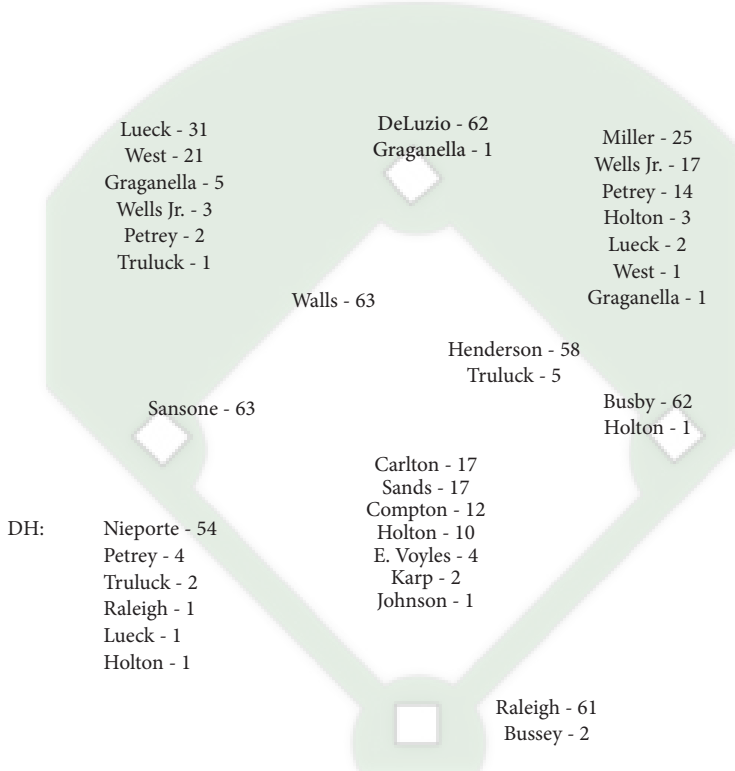

MISCELLANEOUS STATS

2016 GAMES STARTED BY POSITION