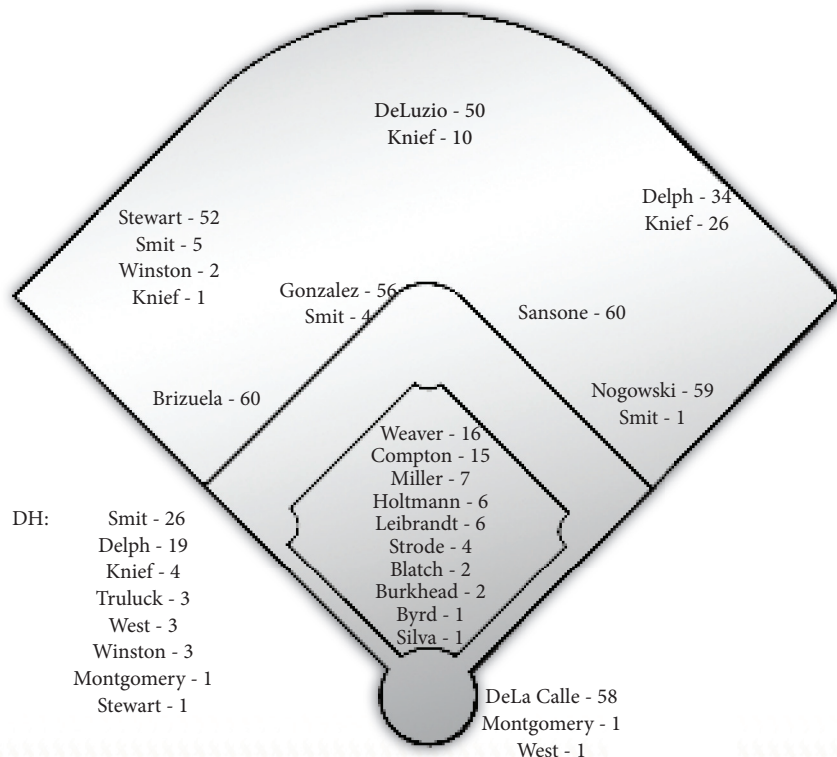

ACC TOURNAMENT RECAP

- Florida State captured its sixth ACC championship after downing NC State 6-2 in front of a championship game record crowd of 9,759 inside the Durham Bulls Athletic Park.
- The title was FSU's first in Durham in five tries and the second league title the Seminoles have won in the state of North Carolina (Greensboro - 2010).
- FSU also completed a perfect run in the ACC Tournament for the first time since going 5-0 in St. Petersburg, Fla., in 2002.
- The Seminoles improved to 6-5 all-time in the conference finals and 2-0 against the Wolfpack.

BIEGALSKI NAMED MVP

- Boomer Biegalski came out of the bullpen for the first time as a Seminole in the championship game against NC State and worked 4.2 scoreless innings to earn his second win of the tournament.
- The sophomore right hander got Florida State out of a fourth inning jam and cruised the rest of the way limiting the Wolfpack to just one hit and one walk while striking out five.
- Biegalski was named the Tournament MVP after throwing 11.0 scoreless innings in two appearances in Durham finishing with five hits, two walks and 12 strikeouts while holding opponents to a .128 average.
- Biegalski was joined on the All-Tournament team with Ben DeLuzio and Chris Marconcini.
- Biegalski is the first Seminole to earn MVP honors since 2004 when Shane Robinson led Florida State to a conference championship in Salem, Va.

2015 GAMES STARTED BY POSITION

'15 HONORS & AWARDS

Capital One Academic All-Americans

DJ Stewart, OF	.....	Second Team
Mike Compton, P	.....	Third Team
Josh Delph, OF	.....	Third Team

All-Americans

DJ Stewart	.....	ABCA, Baseball America, NCBWA (1st)
.....	.....	D1Baseball.com, Perfect Game (2nd)
Billy Strode	.....	NCBWA (3rd)

ABCA All-Region

DJ Stewart, OF	.....	First Team

Freshman All-American

Dylan Busby	.....	Collegiate Baseball

Preseason All-Americans

DJ Stewart	.....	Collegiate Baseball (1st)
.....	.....	NCBWA (1st), Baseball America (1st)
.....	.....	Perfect Game (1st), D1Baseball.com (1st)

Golden Spikes Award

DJ Stewart	.....	Midseason & Preseason Watch List
.....	.....	Semifinalist, 30-Player Watch List

Dick Howser Trophy

DJ Stewart	.....	Semifinalist

Johnny Bench Award

Danny De La Calle	.....	Semifinalist, Watch List

Senior CLASS Award

Josh Delph	.....	Nominee

Stopper of the Year

Billy Strode	.....	Midseason Watch List

All-ACC Academic Team

Mike Compton	.....	Josh Delph
Ben DeLuzio	.....	Bryant Holtmann
Chris Marconcini	.....	DJ Stewart

All-ACC Honors

DJ Stewart, OF	.....	First Team
Billy Strode, RP	.....	Second Team
Quincy Nieporte, 1B	.....	Third Team
Dylan Busby	.....	All-Freshman Team
Boomer Biegalski	.....	All-Tournament Team
.....	.....	Tournament MVP
Ben DeLuzio	.....	All-Tournament Team
Chris Marconcini	.....	All-Tournament Team

Capital One Academic All-District IV

Mike Compton, SP	.....	First Team
Josh Delph, OF	.....	First Team
DJ Stewart, SS	.....	First Team

NCAA Tallahassee All-Region Team

John Sansone, 2B	.....	Taylor Walls, SS
Josh Delph, OF	.....	DJ Stewart, OF
Boomer Biegalski, P	.....	Drew Carlton, P
Quincy Nieporte, DH	.....	(Most Outstanding Player)

ACC Player/Pitcher of the Week

Billy Strode - Pitcher	.....	March 2
DJ Stewart - Outfielder	.....	March 23
Chris Marconcini - Designated Hitter	.....	April 20
Boomer Biegalski - Pitcher	.....	May 4

Weekly Accolades

DJ Stewart, OF	.....	CB Nat'l Player of the Week (3/23)
.....	.....	NCBWA Nat'l Hitter of the Week (3/24)
Boomer Biegalski, P	.....	CB Nat'l Player of the Week (5/4)