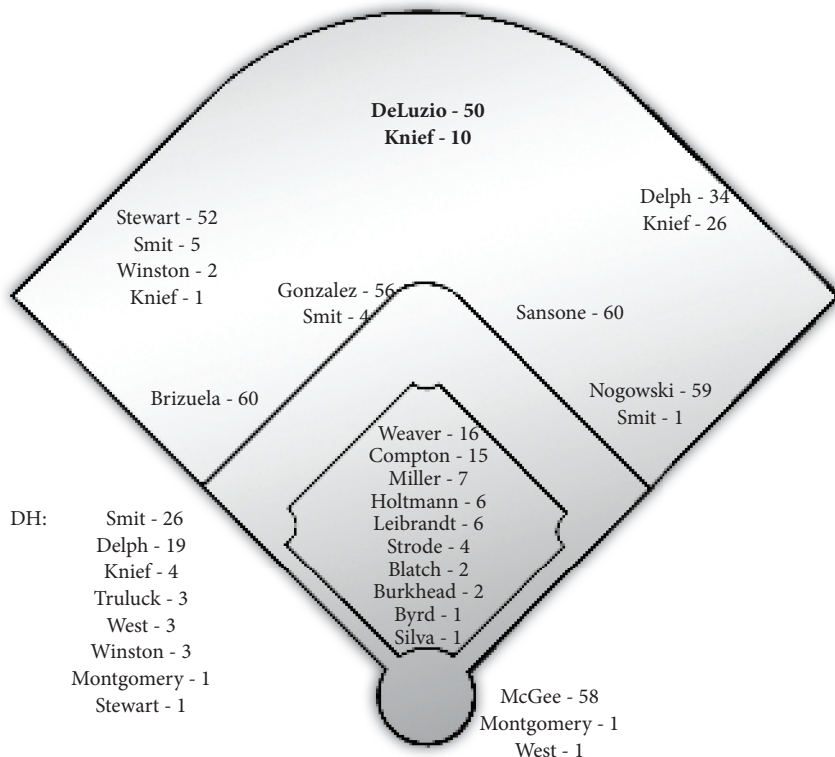

FORTY WIN SEASON

- Following a win over Duke to open the regular season finale on Thursday, May 15, Florida State reached

40 wins for the 37th year in a row.

- The Seminoles have now obtained 40 wins in each of head coach Mike Martin's 35 years at the helm of the Seminole Baseball program.
- FSU has averaged over 51 wins a season since 1980.

ALL-ACC HONORS

- Florida State was honored with six student-athletes on the All-ACC first, second and third teams in 2014.
- The Seminoles placed four on the first team extending FSU's streak of landing at least one player on the first team to 21 straight years (1994-2014).
- DJ Stewart was named Player of the Year becoming the seventh Seminole in school history to garner the accolade.
- The sophomore outfielder is the first Seminole to win the award since James Ramsey took home the individual honor in 2012.
- Stewart is the fourth Seminole outfielder to win the award joining J.D. Drew (1997), John Ford-Griffin (2001) and Ramsey (2012).
- John Nogowski (1B), Jose Brizuela (3B) and Luke Weaver (SP) joined Stewart on the All-ACC first team, while junior Josh Delph (DH/UT) and senior Gage Smith (RP) were named to the third team.
- Stewart and Weaver were both recognized on the All-ACC second team in 2013.
- Brizuela, Delph, Nogowski and Smith are all first time all-conference honorees.
- It marked the most all-conference honorees since FSU landed six in 2011.

2014 GAMES STARTED BY POSITION

'14 HONORS & AWARDS

Capital One Academic All-Americans

Gage Smith, P ..... Second Team
DJ Stewart, OF ..... Third Team

All-Americans

DJ Stewart, OF ..... 1st Team - ABCA
..... 2nd Team - BA, CB, NCBWA, PG
Luke Weaver, SP ..... 3rd Team - CB

ABCA All-Region

DJ Stewart, OF ..... First Team

All-ACC Honorees

DJ Stewart, OF ..... Player of the Year, First Team
Jose Brizuela, 3B ..... First Team
John Nogowski, 1B ..... First Team
Luke Weaver, SP ..... First Team
Josh Delph, DH/UT ..... Third Team
Gage Smith, RP ... Third Team, Scholar-Athlete of the Year
Jameis Winston ..... ACC Male Athlete of the Year

All-ACC Academic Team

Mike Compton ..... John Sansone
Josh Delph ..... Gage Smith
Ben DeLuzio ..... Billy Strode
Justin Gonzalez ..... Luke Weaver

NCAA Tallahassee All-Regional Team

DJ Stewart ..... Outfield

Dick Howser Trophy

DJ Stewart ..... Semifinalist

Golden Spikes Award

DJ Stewart ..... Preseason & Midseason Watch List
..... Semifinalist
Luke Weaver ..... Preseason & Midseason Watch List

Senior CLASS Award

Gage Smith ..... Watch List Candidate

Pitcher of the Year

Gage Smith ..... Watch List

ABCA/Rawlings Gold Glove

Luke Weaver ..... Pitcher

Capital One Academic All-District IV

Mike Compton, P ..... First Team
Josh Delph, OF ..... First Team
Gage Smith, P ..... First Team
DJ Stewart, OF ..... First Team

Weekly Honors

Jose Brizuela ..... ACC Player of the Week - Mar. 3
Luke Weaver ..... ACC Pitcher of the Week - Mar. 17
..... ACC Pitcher of the Week - Mar. 31
Casey Smit ..... ACC Player of the Week - Apr. 7

Preseason All-Americans

Luke Weaver ..... Baseball America (1st)
..... Collegiate Baseball (2nd)
..... Perfect Game (2nd), NCBWA (3rd)
DJ Stewart ..... Collegiate Baseball (1st)
..... NCBWA (1st), Baseball America (3rd)
Jameis Winston ..... Baseball America (3rd)

CB - Collegiate Baseball; BA - Baseball America; PG - Perfect Game