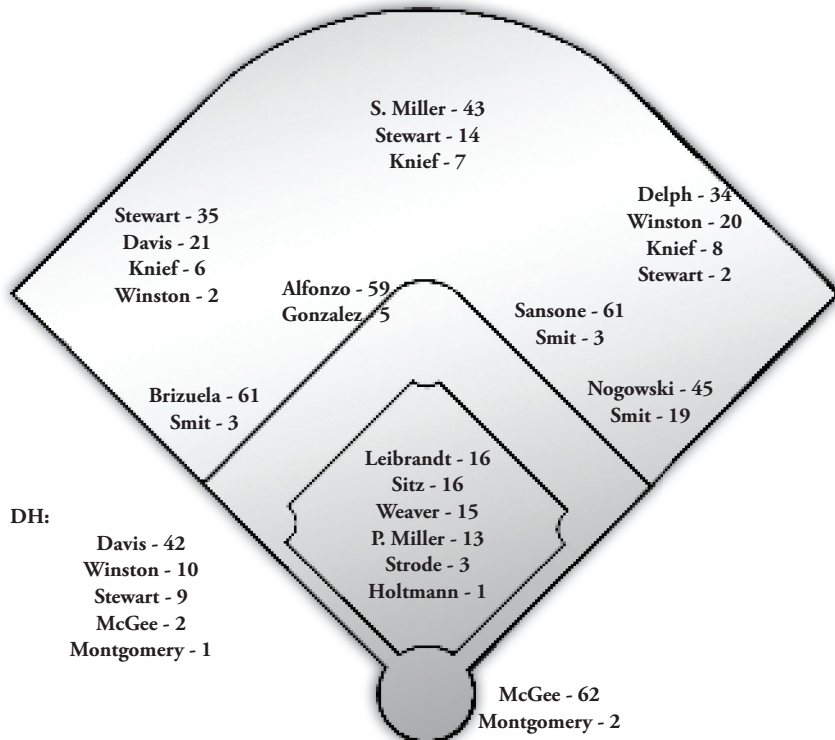

- **16** - The Seminoles opened the 2013 campaign winning its first 16 games marking the second best start in school history.
- **20** - FSU reached 20 wins in the ACC for the sixth time since joining the league in 1992.
- **28** - FSU finished the season with a top 15 ranking for the 28th time in the last 29 years.
- **35** - Florida State's starting pitchers were responsible for 35 of the 47 victories in 2013.
- **36** - FSU made its 36th consecutive regional appearance - the second longest streak in the nation (behind Miami - 41).
- **40** - The Seminoles reached the 40-win plateau for the 36th year in a row.
- **51** - FSU made its 51st NCAA Tournament appearance in 2013. The Seminoles join the Texas Longhorns as the only two schools with 50 or more postseason appearances all-time.
- **66** - Florida State has put together 66 consecutive winning seasons - no Seminole baseball team has ever suffered a losing season.
- **104** - Florida State set the school record for hit-by-pitches in a season with 104 in 2013.
- **146** - The Seminoles registered an ACC leading 146 doubles on the year - good for an average of 2.28 doubles per game.
- **359** - Florida State once again ranked among the nation's leaders in walks with 359 in 2013 - good for second in the ACC and third nationally.
- **400** - Mike Martin recorded career win No. 400 in the ACC following FSU's 8-6 victory over Wake Forest (4/27). Martin has the most league wins of any coach in the ACC.

2013 GAMES STARTED BY POSITION

HONORS & AWARDS

Preseason All-Americans

- Brandon Leibrandt .....Collegiate Baseball (3rd)
- Mike Compton.....NCBWA (3rd)
- Collegiate Baseball (3rd)

All-Americans

- Scott Sitz, SP.....Third Team - CB

ABCA All-Atlantic Region

- Scott Sitz, SP.....First Team
- Marcus Davis, DH.....Second Team

Freshmen All-Americans

- DJ Stewart, OF.....CB, NCBWA, PG

Capital One Academic All-District IV

- Gage Smith, P.....First Team

All-ACC Accolades

- Scott Sitz, SP.....First Team
- Stephen McGee, C .....Second Team
- DJ Stewart, OF.....Second Team
- All-Tournament Team
- Luke Weaver, SP.....Second Team

All-ACC Academic Team

- Gage Smith.....Scholar-Athlete of the Year
- Josh Delph.....Brandon Leibrandt
- Stephen McGee.....Peter Miller
- Seth Miller

ACC Player/Pitcher of the Week

- Marcus Davis* .....Week 2 - Feb. 25
- Brandon Leibrandt^ .....Week 4 - March 11
- DJ Stewart* .....Week 6 - March 25
- Stephen McGee* .....Week 12 - May 6
- DJ Stewart* .....Week 13 - May 13

Gregg Olson Breakout Player of the Year

- Scott Sitz.....Finalist, Semifinalist

Johnny Bench Award

- Stephen McGee.....Semifinalist, Watch List

National Pitcher of the Year Award

- Scott Sitz.....Watch List

Stopper of the Year Award

- Robby Coles.....Mid-Season Watch List

National Accolades

- Marcus Davis.....CB POW - Feb. 25
- DJ Stewart.....CB POW - May 13
- NCBWA Hitter of the Week - May 13

2013 MLB Draft

- Stephen McGee.....9th Rd (277th) - LA Angels
- Peter Miller.....16th Rd (484th) - LA Dodgers
- Marcus Davis.....24th Rd (718th) - San Diego
- Robby Coles.....28th Rd (836th) - NY Mets
- Scott Sitz.....28th Rd (846th) - Detroit

Key: * - Player of the Week; ^ - Pitcher of the Week;

CB - Collegiate Baseball; PG - Perfect Game